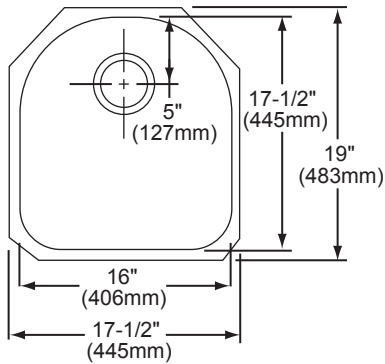

### SINK DIMENSIONS\*

Model Number	Overall		Inside Bowl			Cutout in Countertop	Minimum Cabinet Size
	L	W	L	W	D		
ELU1716	17 1/2 (445mm)	19 (483mm)	16 (406mm)	17 1/2 (445mm)	7 1/2 (191mm)	See Template**	21 (533mm)
ELUH1716	18 1/2 (470mm)	20 (508mm)	16 (406mm)	17 1/2 (445mm)	7 1/2 (191mm)		24 (610mm)
ELUH1716__ (Statement option)	18 1/2 (470mm)	20 (508mm)	16 (406mm)	17 1/2 (445mm)	7 1/2 (191mm)		24 (610mm)

\*Length is left to right. Width is front to back.

\*\*Template #74180224 (ELU1716) or #74180249 (ELUH1716) is packed with every sink.

Model ELU1716 Illustrated

Model ELUH1716 Illustrated