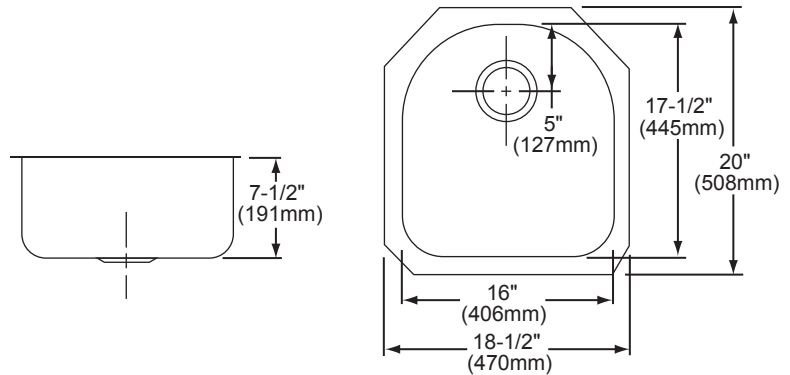

### SINK DIMENSIONS\*

Model Number	Overall		Inside Bowl			Cutout in Countertop	Minimum Cabinet Size
	L	W	L	W	D		
ELU1716	17 1/2 (445mm)	19 (483mm)	16 (406mm)	17 1/2 (445mm)	7 1/2 (191mm)	See Template**	21 (533mm)
ELUH1716	18 1/2 (470mm)	20 (508mm)	16 (406mm)	17 1/2 (445mm)	7 1/2 (191mm)		24 (610mm)
ELUH1716__ (Statement option)	18 1/2 (470mm)	20 (508mm)	16 (406mm)	17 1/2 (445mm)	7 1/2 (191mm)		24 (610mm)

\*Length is left to right. Width is front to back.

\*\*Template #74180224 (ELU1716) or #74180249 (ELUH1716) is packed with every sink.

Model ELU1716 Illustrated

Model ELUH1716 Illustrated