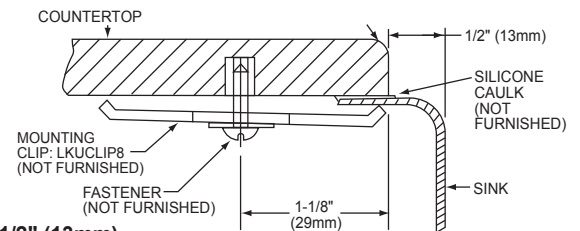

### Installation Profile of ELU and ELUH Single Bowl Models

The template provided with each ELU/ELUH sink provides the only type of installation recommended by Elkay.

**1/8" (3mm)  
Countertop Overhang  
(ELU Single bowl)**