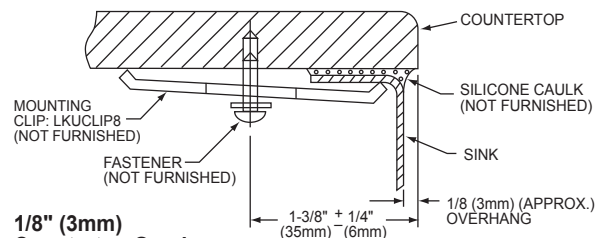

### Installation Profile of ELU and ELUH Single Bowl Models

The template provided with each ELU/ELUH sink provides the only type of installation recommended by Elkay.

**1/8" (3mm)  
Countertop Overhang  
(ELU Single bowl)**