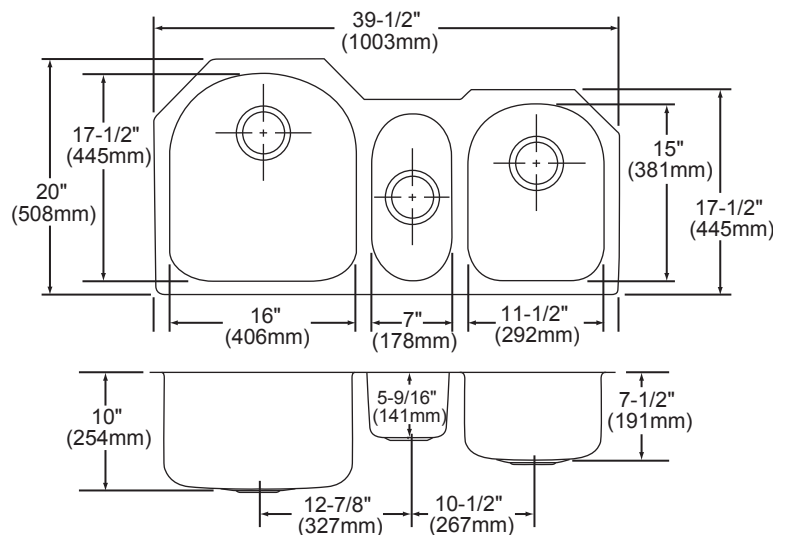

Model ELUH3920 Illustrated

In keeping with our policy of continuing product improvement, Elkay reserves the right to change product specifications without notice. Please visit elkayusa.com for most current version of Elkay product specification sheets.

This specification describes an Elkay product with design, quality, and functional benefits to the user. When making a comparison of others producers offerings, be certain these features are not overlooked.

Elkay

elkayusa.com

2222 Camden Court
Oak Brook, IL 60523

Printed in U.S.A.
©2010 Elkay

(Rev. 01/10) 1-157C