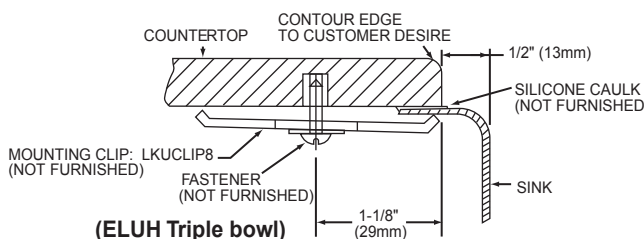

#### SINK DIMENSIONS\*

| Model Number | Overall            |               | Inside Left Bowl |                   |               | Inside Center Bowl |                   |                   | Inside Right Bowl |               |                  | Cutout in Countertop | Minimum Cabinet Size |
|--------------|--------------------|---------------|------------------|-------------------|---------------|--------------------|-------------------|-------------------|-------------------|---------------|------------------|----------------------|----------------------|
|              | L                  | W             | L                | W                 | D             | L                  | W                 | D                 | L                 | W             | D                |                      |                      |
| ELUH3920     | 39 1/2<br>(1003mm) | 20<br>(508mm) | 16<br>(406mm)    | 17 1/2<br>(445mm) | 10<br>(254mm) | 7<br>(178mm)       | 14 1/8<br>(359mm) | 5 9/16<br>(141mm) | 11 1/2<br>(292mm) | 15<br>(381mm) | 7 1/2<br>(191mm) | See Template**       | 45<br>(1143mm)       |

\*Length is left to right. Width is front to back.

\*\*Template is packed with every sink.

#### Installation Profile of ELUH Triple Bowl Models

The template provided with each ELUH sink provides the only type of installation recommended by Elkay.

Model ELUH3920 Illustrated

In keeping with our policy of continuing product improvement, Elkay reserves the right to change product specifications without notice. Please visit [elkayusa.com](http://elkayusa.com) for most current version of Elkay product specification sheets.