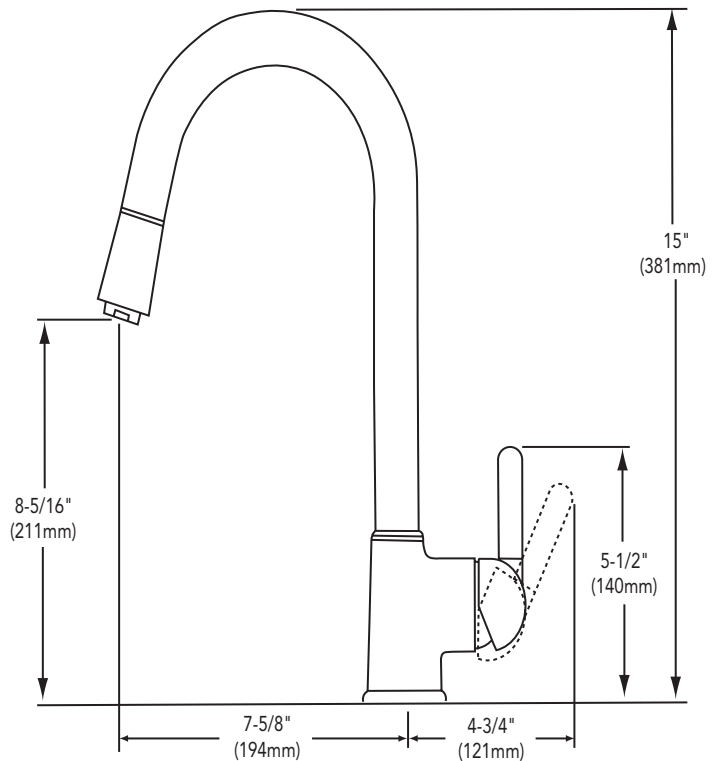

**Moda® Single Handle Kitchen Faucet
Model LK7322**

FEATURES

- Single hole top mount installation
  - 1-1/2" (13mm) diameter faucet hole required
  - Maximum countertop thickness 1-1/2" (38mm)
- Single-lever faucet with pull-down
- 140° swing from center spout body with solid brass construction
- Removable ceramic disc cartridge
- Flexible supply tubes with 1/2" (13mm) male I.P.S. adapters.
- Available in the following colors & finishes
  - Chrome LK7322CR
  - Brushed chrome LK7322BC
  - Brushed nickel LK7322NK
- Ship Wt. 9 lbs. (4.1Kg)
- Due to the weight of this faucet, Elkay recommends that it be installed to an 18" (457mm) gauge stainless steel sink (or heavier) or to a solid surface countertop
- Maximum flow rate
  - 2.5 GPM/9.5 L/min at 80 P.S.I.G
  - 2.2 GPM/8.3 L/min at 60 P.S.I.G

WARRANTY

- Limited Lifetime

COMPLIES WITH:

- ADA
- ANSI/NSF61-CERTIFIED
- ASME A112.18.1-05/CSA B125.1-2005-CERTIFIED
- CA AB1953/VT S152
- cUPC-CERTIFIED
- UPC-CERTIFIED

SEE OTHER SIDE FOR REPLACEMENT PARTS