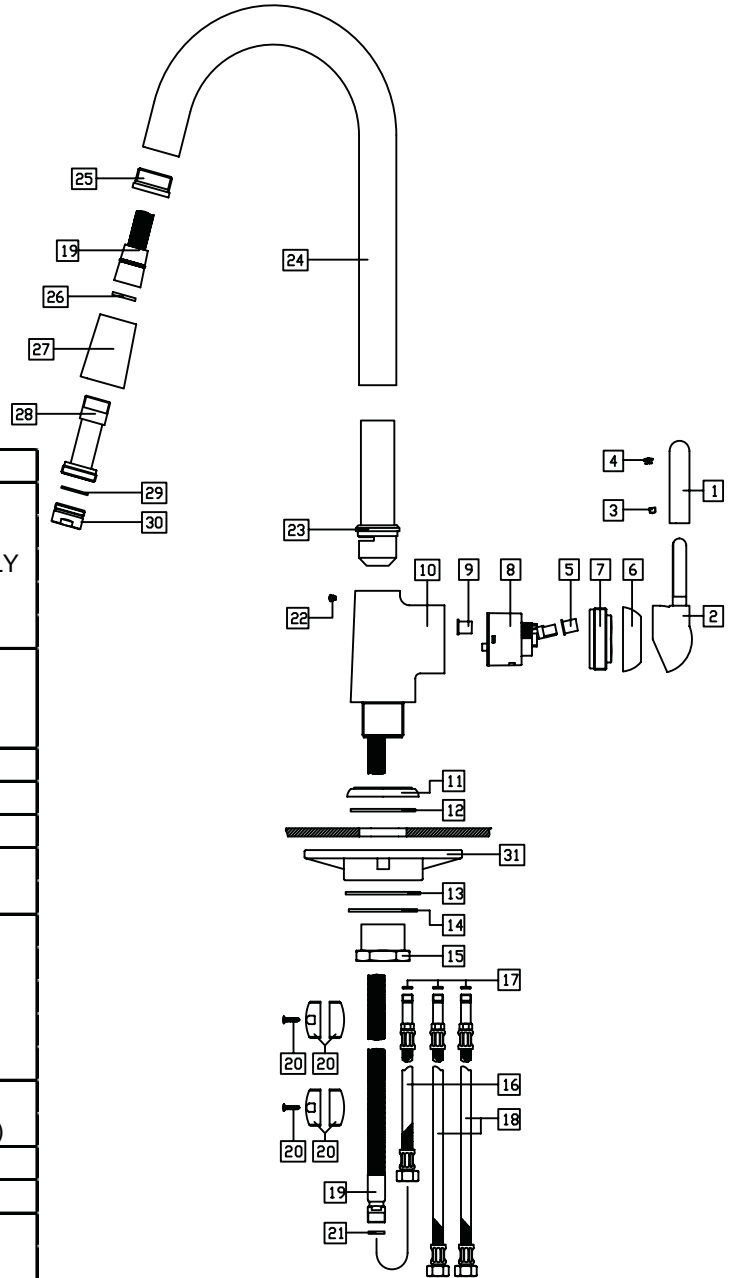

**Moda® Single Handle Kitchen Faucet
Model LK7322****FEATURES**

- Single hole top mount installation
 - 1-1/2" (13mm) diameter faucet hole required
 - Maximum countertop thickness 1-1/2" (38mm)
- Single-lever faucet with pull-down
- 140° swing from center spout body with solid brass construction
- Removable ceramic disc cartridge
- Flexible supply tubes with 1/2" (13mm) male I.P.S. adapters.
- Available in the following colors & finishes
 - Chrome LK7322CR
 - Brushed chrome LK7322BC
 - Brushed nickel LK7322NK
- Ship Wt. 9 lbs. (4.1Kg)
- Due to the weight of this faucet, Elkay recommends that it be installed to an 18" (457mm) gauge stainless steel sink (or heavier) or to a solid surface countertop
- Maximum flow rate
 - 2.5 GPM/9.5 L/min at 80 P.S.I.G
 - 2.2 GPM/8.3 L/min at 60 P.S.I.G

Moda® Single Handle Kitchen Faucet Model LK7322

ITEM	PART	DESCRIPTION
1		
2	A55966R - CHROME	LEVER HANDLE ASSEMBLY
3	A55967R - BRUSHED NICKEL	
4	A55968R - BRUSHED CHROME	
5		
6	P02179 - CHROME P02180 - BRUSHED NICKEL P02181 - BRUSHED CHROME	HANDLE ESCUTCHEON
7	P29240	CARTRIDGE NUT
8	A56105R	CARTRIDGE
9	A56117R	GREEN WASHER
10	N/A	N/A
11	N/A	N/A
12		HARDWARE
13		
14	A56027R	
15		
16		
17		SUPPLY HOSES (1 PAIR, 1 RED & 1 BLUE)
18	A56101R	
19	A56119R	PULLOUT HOSE
20	P44315	WEIGHT
21	N/A	N/A
22	N/A	N/A
23	A56003R - CHROME A56004R - BRUSHED NICKEL A56005R - BRUSHED CHROME	SPOUT ASSEMBLY
24		
25		
26	A56108R - CHROME	HAND SHOWER ASSEMBLY (INCLUDES AERATOR ASSY)
27	A56121R - BRUSHED NICKEL	
28	A56122R - BRUSHED CHROME	
29	A56051R - CHROME	AERATOR ASSEMBLY
30	A56052R - BRUSHED NICKEL A56053R - BRUSHED CHROME	
31	P35260	