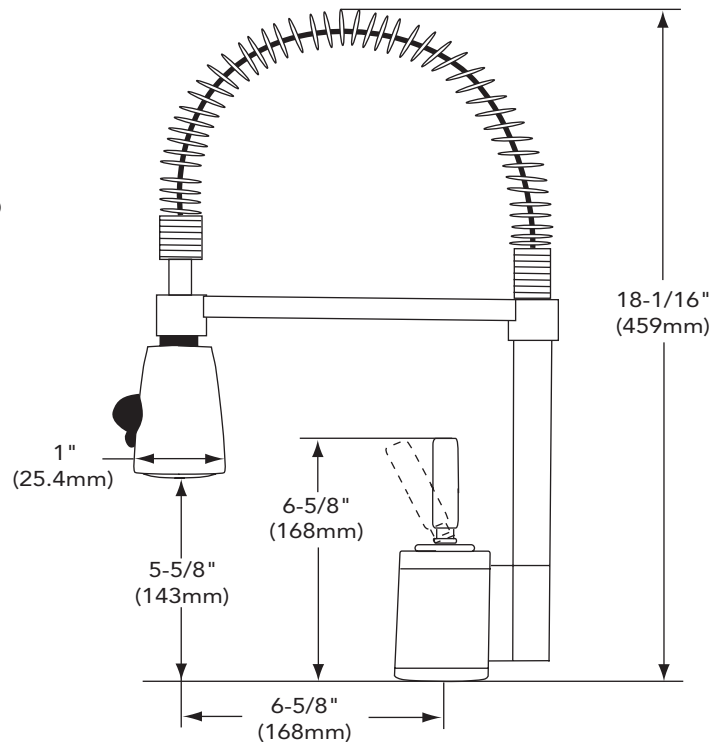

Arezzo® Single Handle Kitchen Faucet Models LK7420 and LKLF7420

FEATURES

Model LK7420

- Pre-rinse faucet
- Single lever top mount installation
  - 1-1/2" (38mm) diameter faucet hole required
  - Maximum countertop thickness 1-1/2" (38mm)
- Solid brass construction
- Removable ceramic disc cartridge
- 360° swing base and spout
- 3/8" (10mm) O.D. flexible supply tubes with 1/2" (13mm) male I.P.S. adapters.
- Available in the following colors & finishes
  - Chrome LK7420CR
  - Brushed chrome LK7420BC
  - Brushed nickel LK7420NK
- Ship Wt. 7.75 lbs. (3.5Kg)
- Due to the weight of this faucet, Elkay recommends that it be installed to an 18" (457mm) gauge stainless steel sink (or heavier) or to a solid surface countertop
- Maximum flow rate
  - 2.5 GPM/9.5 L/min at 80 P.S.I.G
  - 2.2 GPM/8.3 L/min at 60 P.S.I.G

Model LKLF7420

- Same as LK7420 except with a 1.5 GPM aerator
- Available in the following colors & finishes
  - Chrome LKLF7420CR
  - Brushed nickel LKLF7420NK
- Maximum flow rate
  - 1.5 GPM/5.7 L/min at 60 P.S.I.G

WARRANTY

- Limited Lifetime

COMPLIES WITH:

- ADA
- ANSI/NSF61-CERTIFIED
- ASME A112.18.1-05/CSA B125.1-2005-CERTIFIED
- CA AB1953/VT S152
- cUPC-CERTIFIED
- UPC-CERTIFIED

SEE OTHER SIDE FOR REPLACEMENT PARTS