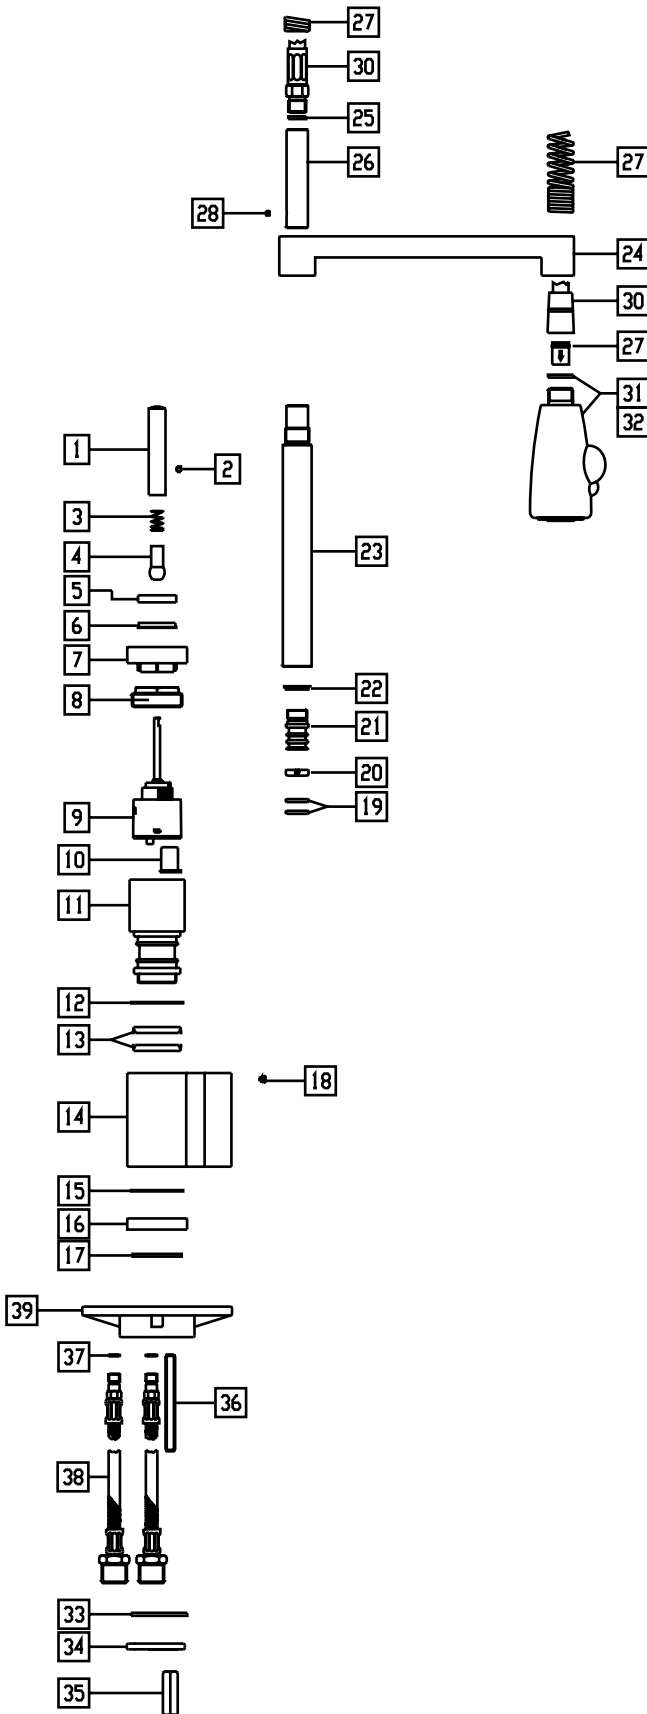

Arezzo® Single Handle Kitchen Faucet Models LK7420 and LKLF7420

FEATURES

Model LK7420

- Pre-rinse faucet
- Single lever top mount installation
 - 1-1/2" (38mm) diameter faucet hole required
 - Maximum countertop thickness 1-1/2" (38mm)
- Solid brass construction
- Removable ceramic disc cartridge
- 360° swing base and spout
- 3/8" (10mm) O.D. flexible supply tubes with 1/2" (13mm) male I.P.S. adapters.
- Available in the following colors & finishes
 - Chrome LK7420CR
 - Brushed chrome LK7420BC
 - Brushed nickel LK7420NK
- Ship Wt. 7.75 lbs. (3.5Kg)
- Due to the weight of this faucet, Elkay recommends that it be installed to an 18" (457mm) gauge stainless steel sink (or heavier) or to a solid surface countertop
- Maximum flow rate
 - 2.5 GPM/9.5 L/min at 80 P.S.I.G
 - 2.2 GPM/8.3 L/min at 60 P.S.I.G

Model LKLF7420

- Same as LK7420 except with a 1.5 GPM aerator
- Available in the following colors & finishes
 - Chrome LKLF7420CR
 - Brushed nickel LKLF7420NK
- Maximum flow rate
 - 1.5 GPM/5.7 L/min at 60 P.S.I.G

Arezzo® Single Handle Kitchen Faucet Models LK7420 and LKLF7420

ITEM	PART	DESCRIPTION
1		LEVER HANDLE ASSEMBLY
2		
3	A55960R - CHROME	
4	A55961R - BRUSHED NICKEL	
5	A55962R - BRUSHED CHROME	
6		
7		
8	P29240	CARTRIDGE NUT
9	A56103R	CARTRIDGE
10	A56117R	GREEN WASHER
11		N/A
12		
13		
14		
15		HARDWARE KIT
16	A56025R	
17		
18	N/A	N/A
19	A56115R	O-RING
19		SPOUT ASSEMBLY
20		
21		
22		
23	A55994R - CHROME	
24	A55995R - BRUSHED NICKEL	
25	A55996R - BRUSHED CHROME	
26		
27		
28		
29		
30	A56120R	FLEX HOSE
31	A56114R - CHROME A56131R - BRUSHED NICKEL A56132R - BRUSHED CHROME	HAND SHOWER ASSEMBLY (FOR LK7420 MODELS ONLY)
32	A56158R - CHROME A56159R - BRUSHED NICKEL	HAND SHOWER ASSEMBLY (FOR LKLF7420 MODELS ONLY)
33		HARDWARE KIT
34		
35	A56025R	
36		
37	A56095R	SUPPLY HOSES (2 PAIR, 1 RED & 1 BLUE)
38		
39	P35260	WEIGHT