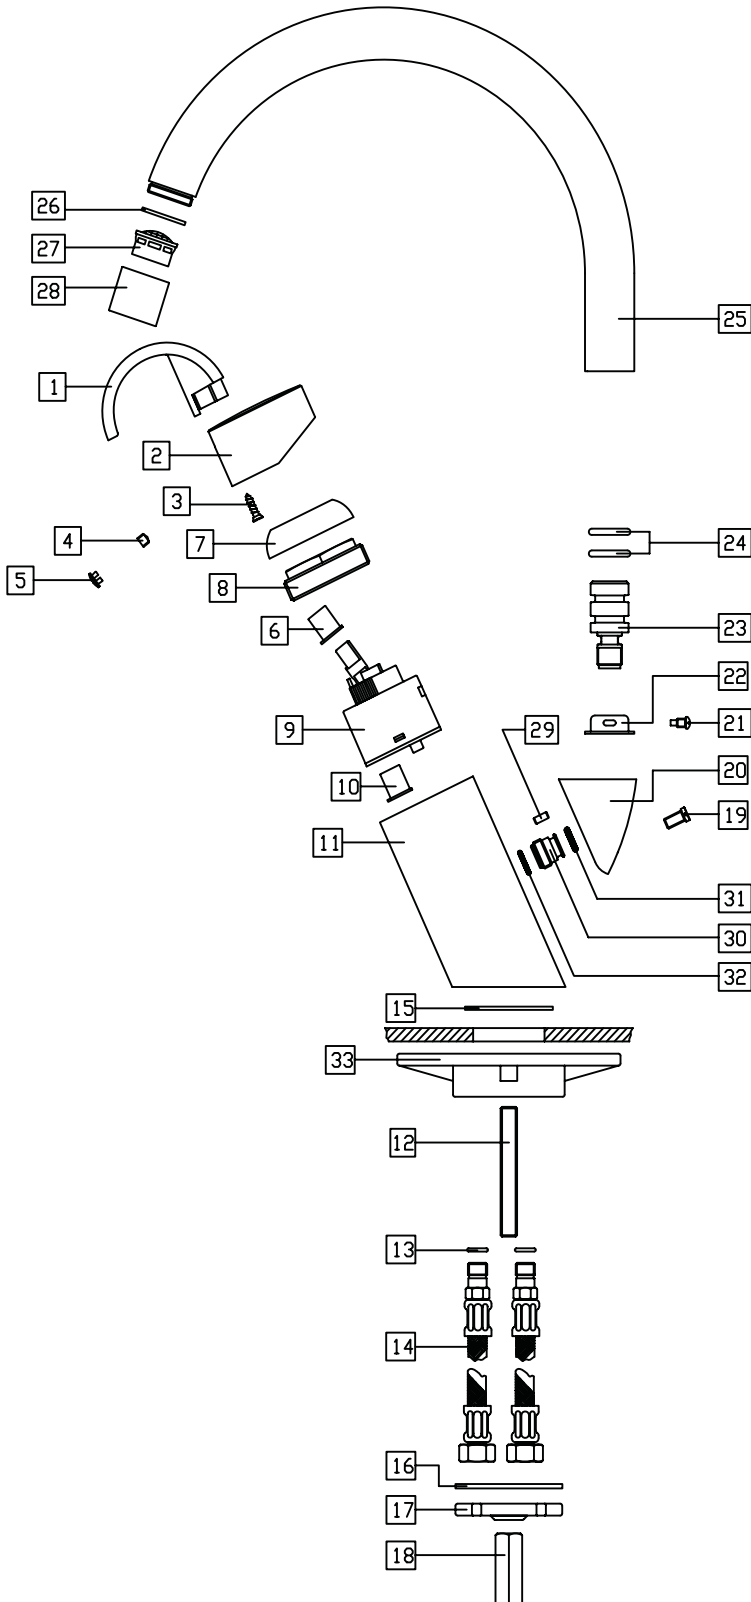

**Ferrara® Single Handle Kitchen Faucet
Model LK7122****FEATURES**

- Single hole top mount installation
 - 1-1/2" (38mm) diameter faucet hole required
 - Maximum countertop thickness 1-1/2" (38mm)
- 360° swing spout with swivel aerator
- Single lever faucet with solid brass construction
- Removable ceramic disc cartridge
- Flexible supply tubes with 1/2" (13mm) male I.P.S. adapters
- Available in the following colors & finishes
 - Chrome LK7122CR
 - Brushed nickel LK7122NK
 - Brushed chrome LK7122BC
- Ship Wt. 6.75 lbs. (3.1Kg)
- Due to the weight of this faucet, Elkay recommends that it be installed to an 18" (457mm) gauge stainless steel sink (or heavier) or to a solid surface countertop
- Maximum flow rate
 - 2.5 GPM/9.5 L/min at 80 P.S.I.G
 - 2.5 GPM/8.3 L/min at 60 P.S.I.G

Ferrara® Single Handle Kitchen Faucet Model LK7122

ITEM	PART	DESCRIPTION
1		
2	A55949R - CHROME	LEVER HANDLE ASSEMBLY
3	A55950R - BRUSHED NICKEL	
4	A55951R - BRUSHED CHROME	
5		
6		
7	P02182 - BRUSHED CHROME P02183 - CHROME P02184 - BRUSHED NICKEL	HANDLE ESCUTCHEON
8	P29241	CARTRIDGE NUT
9	A56104R	CARTRIDGE
10	A56117R	GREEN WASHER
11		
12	N/A	N/A
13	A56095R	SUPPLY HOSES (1 PAIR, 1 RED & 1 BLUE)
14		
15		
16	A56017R	HADWARE
17		
18		
19		
20		
21	N/A	N/A
22		
23		
24	A56115R	O-RING
25	A56982R - CHROME A56983R - BRUSHED NICKEL A56984R - BRUSHED CHROME	SPOUT ASSEMBLY (ALSO INCLUDES AERATOR ASSEMBLY)
26	A56031R - CHROME	AERATOR ASSEMBLY
27	A56032R - BRUSHED NICKEL	
28	A56033R - BRUSHED CHROME	
29		
30	N/A	N/A
31		
32		
33	P35260	FLANGE