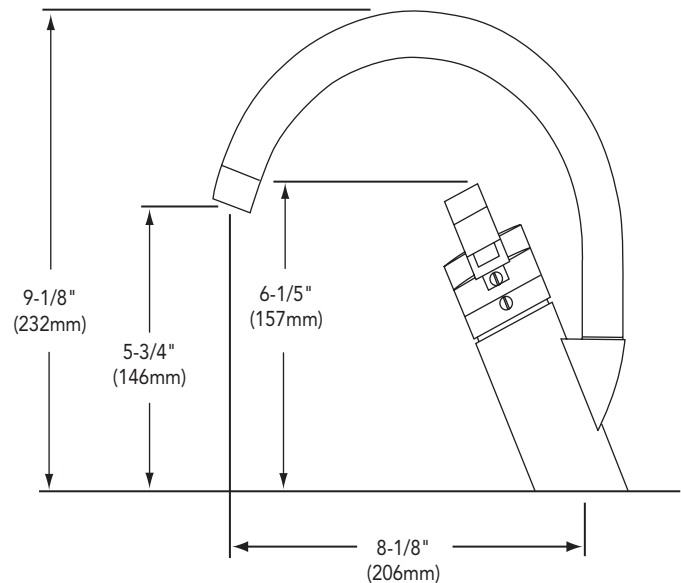

**Ferrara® Single Handle Kitchen Faucet
Model LK7122**

FEATURES

- Single hole top mount installation
  - 1-1/2" (38mm) diameter faucet hole required
  - Maximum countertop thickness 1-1/2" (38mm)
- 360° swing spout with swivel aerator
- Single lever faucet with solid brass construction
- Removable ceramic disc cartridge
- Flexible supply tubes with 1/2" (13mm) male I.P.S. adapters
- Available in the following colors & finishes
  - Chrome LK7122CR
  - Brushed nickel LK7122NK
  - Brushed chrome LK7122BC
- Ship Wt. 6.75 lbs. (3.1Kg)
- Due to the weight of this faucet, Elkay recommends that it be installed to an 18" (457mm) gauge stainless steel sink (or heavier) or to a solid surface countertop
- Maximum flow rate
  - 2.5 GPM/9.5 L/min at 80 P.S.I.G
  - 2.5 GPM/8.3 L/min at 60 P.S.I.G

WARRANTY

- Limited Lifetime

COMPLIES WITH:

- ADA
- ANSI/NSF61-CERTIFIED
- ASME A112.18.1-05/CSA B125.1-2005-CERTIFIED
- CA AB1953/VT S152
- cUPC-CERTIFIED
- UPC-CERTIFIED

SEE OTHER SIDE FOR REPLACEMENT PARTS