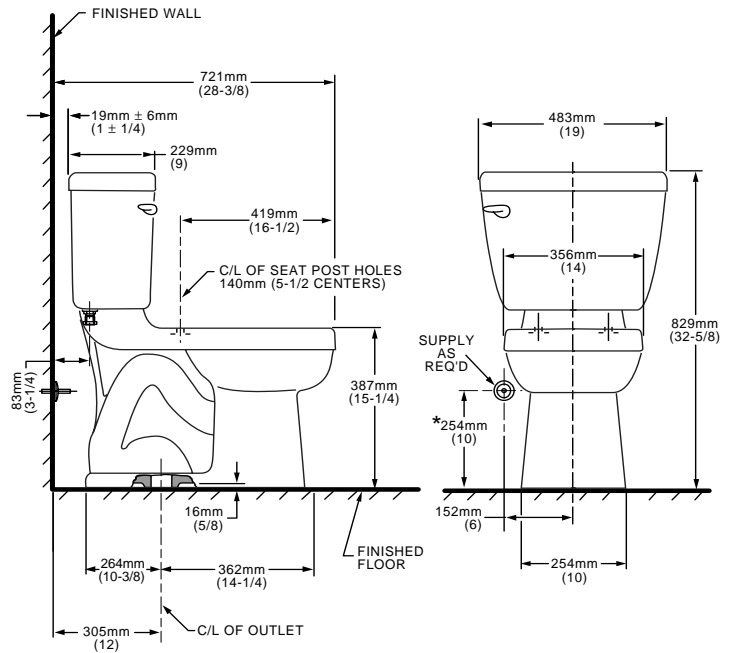

3110.016 Bowl

4260.016 Tank

Nominal Dimensions:

28-3/8" x 19" x 32-5/8" (721 x 483 x 829mm)

Fixture only, seat and supply by others

Alternate Tank Configurations Available:

4260.500 Tank complete w/Aquaguard Liner

Meets or Exceeds the Following Specifications:

- ASME A112.19.2M (and 19.6M) for Vitreous China Fixtures - includes Flush Performance, Ball Pass Diameter, Trap Seal Depth and all Dimensions
- Los Angeles Department of Water and Power Supplementary Purchase Specification for Non-Adjustability - July, 2003 revision

NOTES:

THIS TOILET IS DESIGNED TO ROUGH-IN AT A MINIMUM DIMENSION OF 305MM (12") FROM FINISHED WALL TO C/L OF OUTLET.

SUPPLY NOT INCLUDED WITH FIXTURE AND MUST BE ORDERED SEPARATELY.

* DIMENSION SHOWN FOR LOCATION OF SUPPLY IS SUGGESTED.

IMPORTANT: Dimensions of fixtures are nominal and may vary within the range of tolerances established by ANSI Standard A112.19.2.

These measurements are subject to change or cancellation. No responsibility is assumed for use of superseded or voided pages.