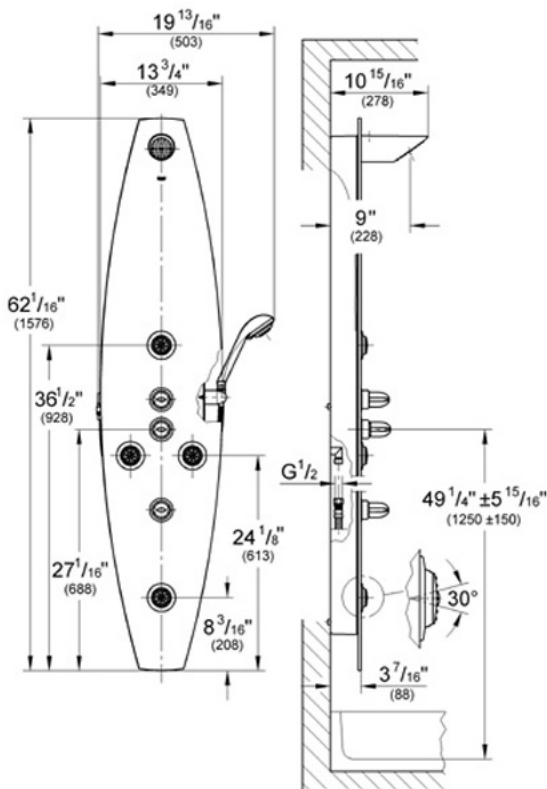

Amera 27 014 Shower System

Description

Complete shower system includes:
 Thermostat valve
 Green-hued tempered glass
 Sena wide spray shower head (28 305)
 Sensia Top 4 hand shower (28 255) and hose
 Four swivel body sprays
 Speedclean anti-lime system
 Accessory tray
 With built-in volume control and transfer valve
 Easy installation or retrofit:
 Attaches to a wall at two fixing points
 Hot/Cold water supply connections

Flow Rate

Shower Outlets: 2.5 gpm at 45 psi each

Code Compliance

- * ASME/ANSI A112.18.M
- * ASSE Standard 1016

Finish Options

27 014 000 Chrome