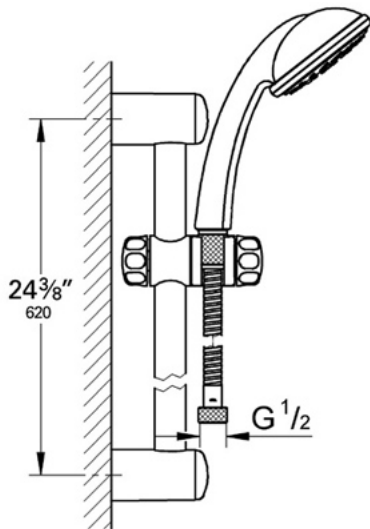

28 435 Trio hand shower system

Description

Includes: 24" shower bar (28 666)
Trio hand shower (28 421)
Shower hose (28 151)
GROHE DreamSpray® Technology
SpeedClean® Anti-Lime System

Flow Rate

2.5 gpm at 80 psi (9.5 lpm)

Code Compliance

ASME/ANSI A112.18.1M
ADA Compliant

Finish Options

28 435 000 Starlight® Chrome
28 435 ENO Infinity Brushed Nickel