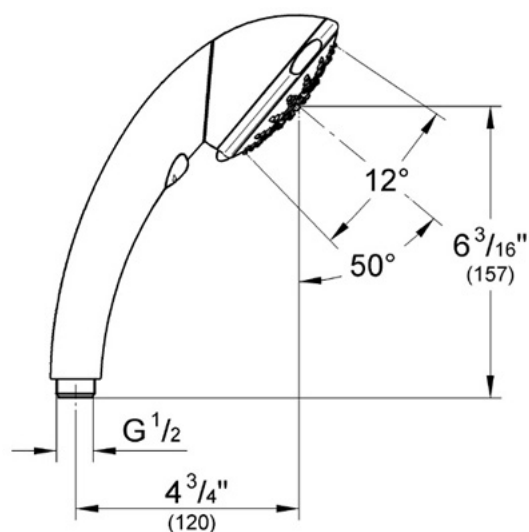

28 444 5 Hand Shower

Description

5 spray patterns
8-position RotaHead system to adjust spray angle and position of the spray face
RotaHead System allows hand shower to function as a shower head or a body spray
GROHE DreamSpray® Technology
SpeedClean anti-lime system
Multiple shell handle construction prevents heat transfer

Spray patterns:

Normal spray
Rain spray
Jet spray
Massage spray
Champagne spray

Flow Rate

2.5 gpm at 80 psi (9.5 lpm)

Code Compliance

ASME/ANSI A112.18.1M

Finish Options

28 444 000 Starlight® Chrome
28 444 ROO Infinity Polished Brass
28 444 AVO Infinity Satin Nickel
28 444 RRO Velour Chrome
28 444 BEO Sterling Infinity Finish
28 444 ENO Infinity Brushed Nickel
28 444 ZBO Oil Rubbed Bronze