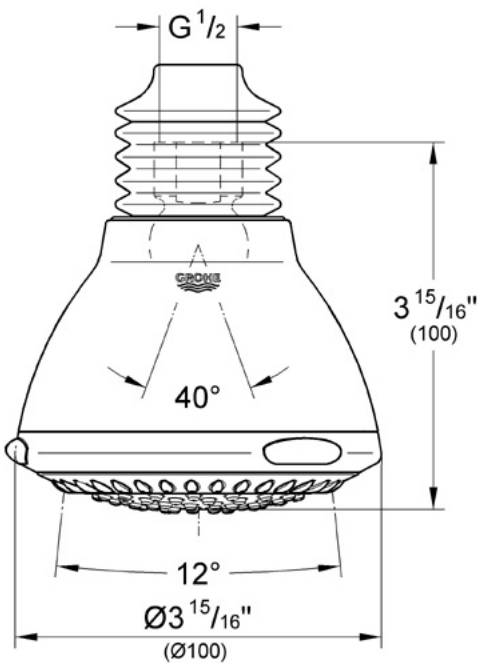

Movario 28 445
Trio Shower Head

Description

3 spray patterns
Euro style with gray bellows
1/2" NPT female threads
SpeedClean anti-lime system
Can be used with standard shower arm

Spray patterns:
Normal spray
Rain spray
Jet spray

Flow Rate

2.5 gpm at 80 psi (9.5 lpm)

Code Compliance

* ASME/ANSI A112.18.M

Finish Options

- 28 445 OOO Chrome
- 28 445 IRO Chrome/Polished Brass
- 28 445 ROO Infinity Polished Brass
- 28 445 AVO Infinity Satin Nickel
- 28 445 ARO Infinity Satin Nickel/Polished Brass
- 28 445 RRO Velour Chrome