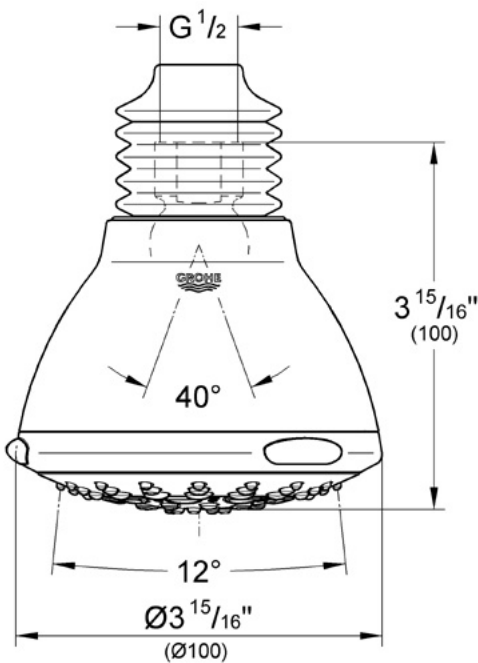

Movario 28 448

5 Shower Head

Description

5 spray patterns
Euro style with gray bellows
1/2" NP female threads
SpeedClean anti-lime system
Can be used with standard shower arm

Spray patterns:
Normal spray
Rain spray
Jet spray
Massage spray
Champagne spray

Flow Rate

2.5 gpm at 80 psi (9.5 lpm)

Code Compliance

* ASME/ANSI A112.18.M

Finish Options

28 448 OOO Chrome
28 448 IRO Chrome/Polished Brass
28 448 ROO Infinity Polished Brass
28 448 AVO Infinity Satin Nickel
28 448 ARO Infinity Satin Nickel/Polished Brass
28 448 RRO Velour Chrome
28 448 BEO Sterling Infinity Finish
28 448 ENO Infinity Brushed Nickel
28 448 ZBO Oil Rubbed Bronze