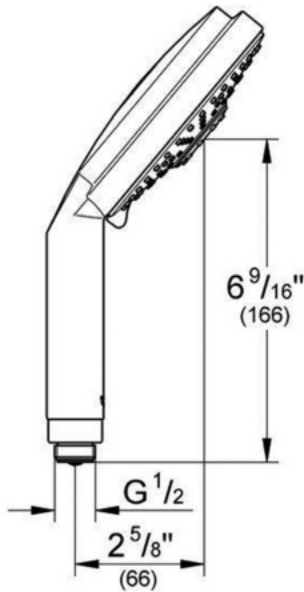

Rainshower 28 871

Hand-held

Description

GROHE DreamSpray technology
3 spray patterns
5" face
SpeedClean anti-lime system
Multiple shell handle construction prevents heat transfer

Spray patterns:
Rain spray
Jet spray
Laminar

Flow Rate

2.5 gpm at 80 psi

Code Compliance

---

* ASME/ANSI A112.18.M

Finish Options

---

28 871 000 Chrome