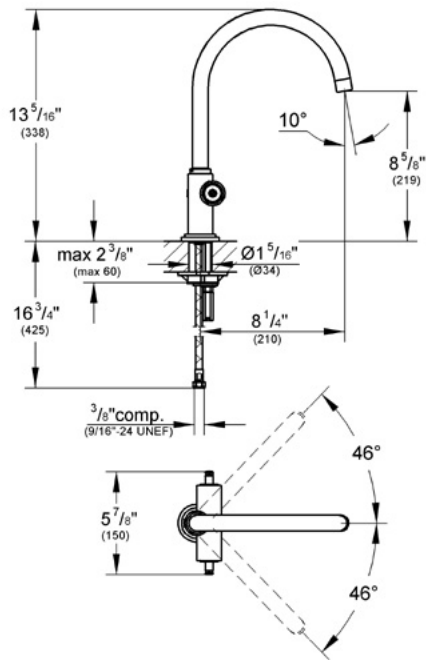

## Description

8 1/4" hi-arc swivel spout  
Solid brass  
Ceramic cartridge  
Stainless steel braided supply hoses

Sold less handles. Shown with both Trio spoke handles (18 026) and lever handle (18 027).

## Flow Rate

2.2 gpm at 60 psi,  
2.5 gpm at 80 psi