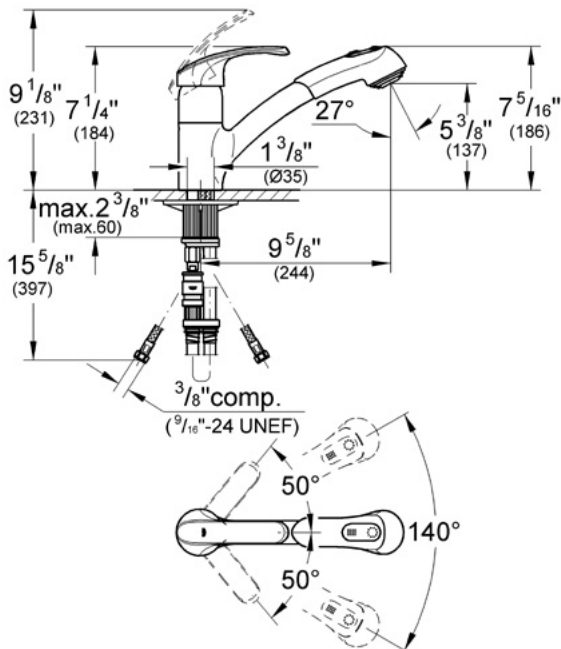

Alira 32 999

Stainless Steel pull-out spray

Description

Single-Handle Kitchen Centerset
Solid Stainless Steel formed body
Stainless Steel InfinityFinish spray head
Dual spray control
SpeedClean anti-lime system
140 degree swivel spout
Ceramic cartridge
59" extractable hose
9 5/8" spout reach
Quick installation system
Stainless steel braided flexible supplies
Integral check valves
Single hole installation
IAPMO File #1750

Click here for details on Alira in chrome

Flow Rate

2.2 at 60 psi, 2.5 at 80 psi (9.5 lpm)

Code Compliance

- * ASME/ANSI A112.18.M
- * ANSI/NSF Standard 61
- * ADA Compliant

Finish Options

- 32 999 SDO Stainless Steel
- 32 999 KDO Stainless Steel/Soft Black