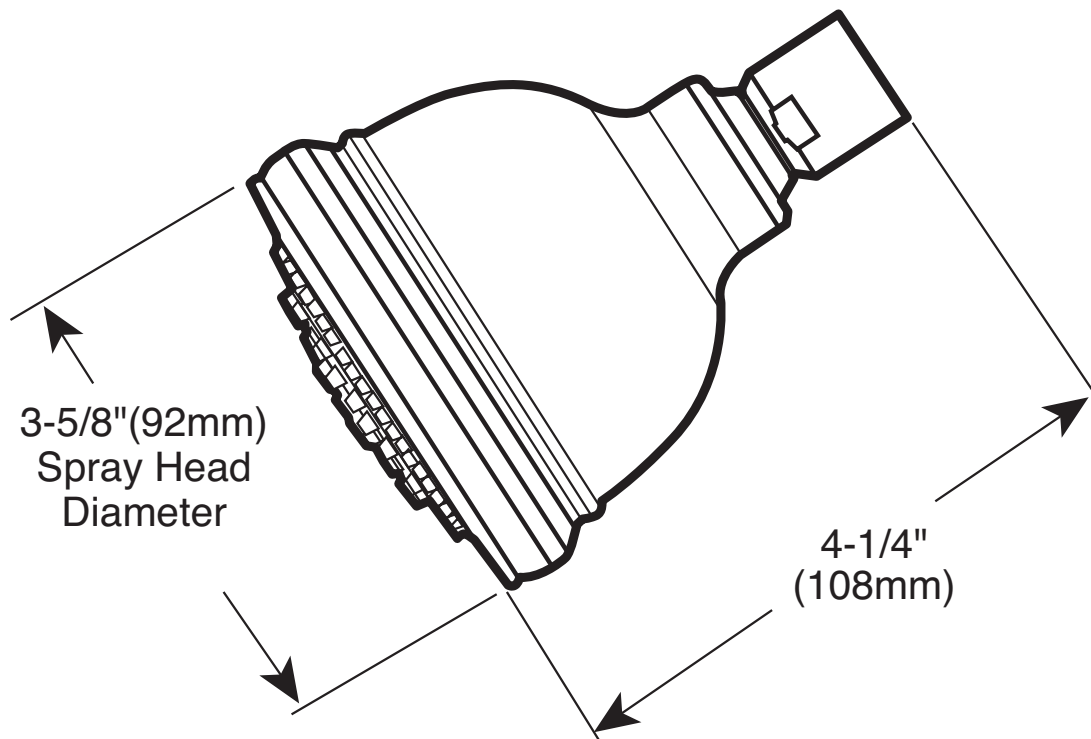

Buy it for looks. Buy it for life.®

Specifications

DESCRIPTION

- Fixed mount showerhead only
- Nonmetallic spray face and shell
- Brass swivel ball assembly
- Available in Chrome, Chrome/LifeShine® Pol. Brass, Glacier, LifeShine® Polished Brass, Platinum, Satine™, Black Opal™, Classic Gold, or Nickel finishes

OPERATION

- 3 function massage, fine and full: rotate outer ring to select

FLOW

- 2.5 gpm (9.5 L/min) Max

STANDARDS

- Third party certified to CSA B125 and ASME A112.18.1M and all requirements referenced therein

WARRANTY

- Warranted for one year against material or manufacturing defects

3 Function Massaging Showerhead

Models: 3841, 3841CP, 3841W, 3841P, 3841PM, 3841ST, 3841BP, 3841CG, 3841NL

CRITICAL DIMENSIONS

(DO NOT SCALE)