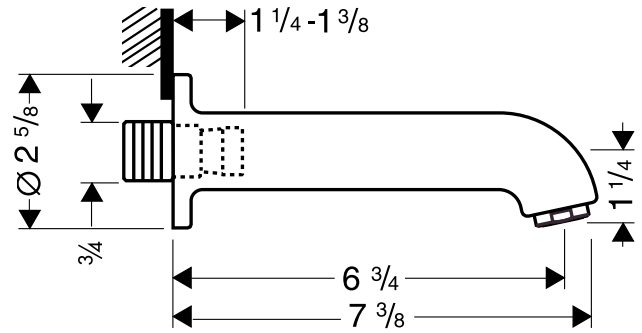

# Axor Uno™ Tub Spout 38410XX1

Available in Chrome (00) and Satinox (81)

## Product Specification

Requires  $\frac{3}{4}$ " female threaded pipe fitting recessed  $\frac{3}{8}$ " behind surface of finished wall

When determining the mounting height, follow all applicable local codes regarding the required air gap between the end of the spout and the flood level of the tub.