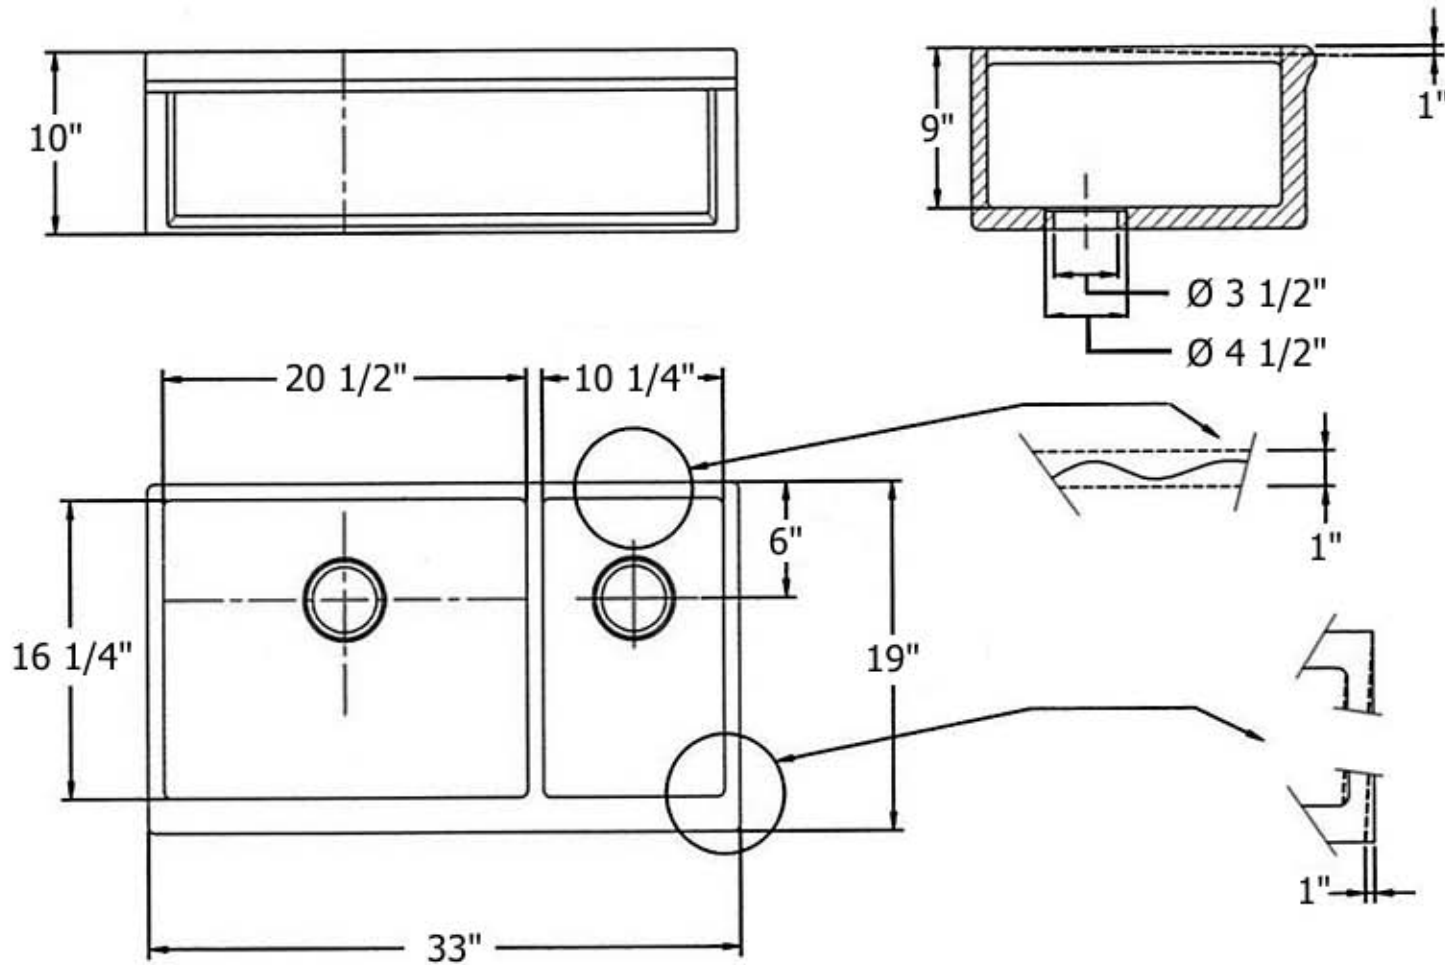

4613 - Fireclay Double Farmhouse Sink

*Due to the nature of the fireclay, variations of up to 1/4" can occur in size. Cabinet should be cut to actual sink's measurements.