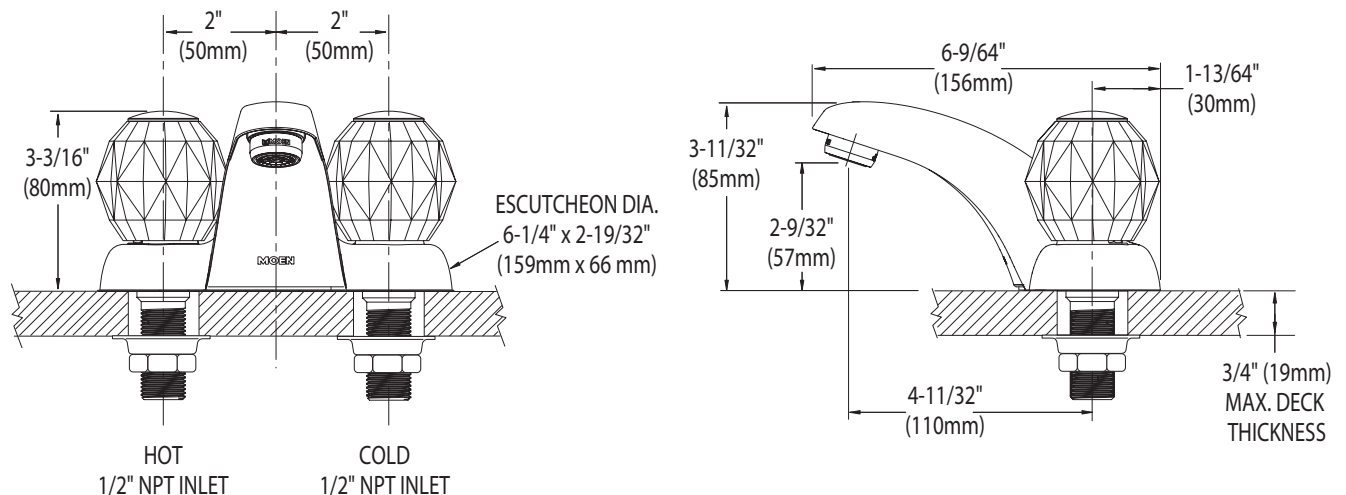

Model: 4900

Bulk Pack (12 per Carton)

64900

NOTE: 50/50 or metal waste assembly models are designed to be installed through 3 - 1" dia. holes 2" on center. Models less waste assembly are designed to install through 2 - 1" min. dia. holes 4" on center

CRITICAL DIMENSIONS

(DO NOT SCALE)

DESCRIPTION

- Metal construction with a chrome plated or decorative antique brass, LifeShine® polished brass or glacier finish
- 1/2" IPS connections
- Includes metal pop-up type waste assembly