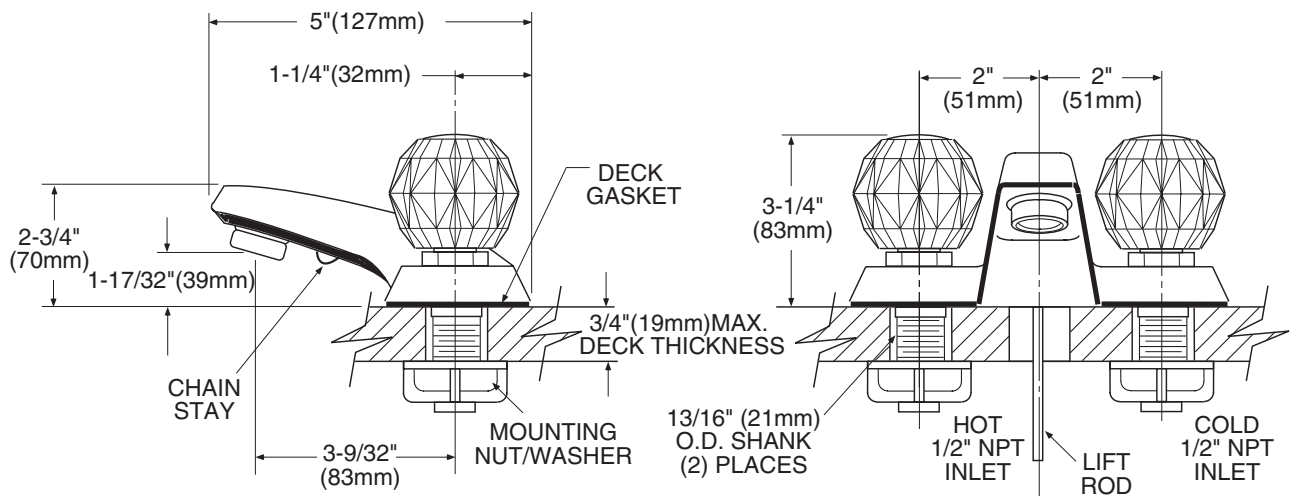

CRITICAL DIMENSIONS

(DO NOT SCALE)

DESCRIPTION

- Metal construction with a chrome plated or decorative antique brass, LifeShine® polished brass or glacier finish
- 1/2" IPS connections
- Includes metal pop-up type waste assembly

Models: 4920, 4920A,
4920P, *4920W

***4920W Discontinued 2/1/2000**

NOTE: THIS FAUCET IS DESIGNED TO BE INSTALLED THRU 3 HOLES, 1" MIN. DIA.

CRITICAL DIMENSIONS

(DO NOT SCALE)