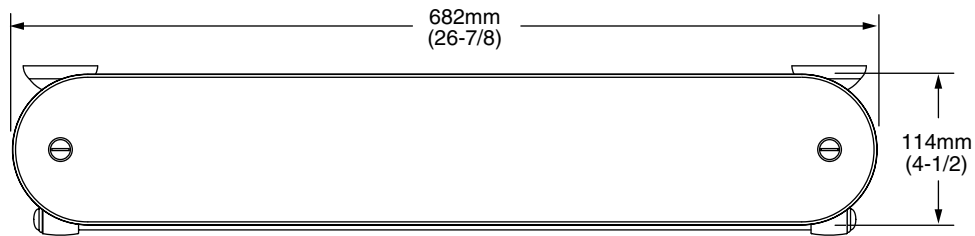

MODEL NUMBER:

❑ 6726 24" Towel Bar with Glass Shelf

Available Finishes

	Polished Chrome (no finish suffix needed)
S	Satin Nickel

PRODUCT FEATURES:

Heavy duty construction: Highest quality materials for durability & long life.

Concealed Mounting: No exposed set screws.

Materials of Construction: Towel bar - brass tube. Body - zinc. Escutcheon - brass. Index button - porcelain. Shelf - tempered glass

Easy to Install

SUGGESTED SPECIFICATION:

24" Towel Bar with Glass Shelf shall feature heavy - duty construction. Shall feature concealed mounting with no exposed set screws. 24" Towel Bar tube shall be thick brass tube. Glass Shelf shall be tempered glass. Towel Bar shall be American Standard Model # 6726_.