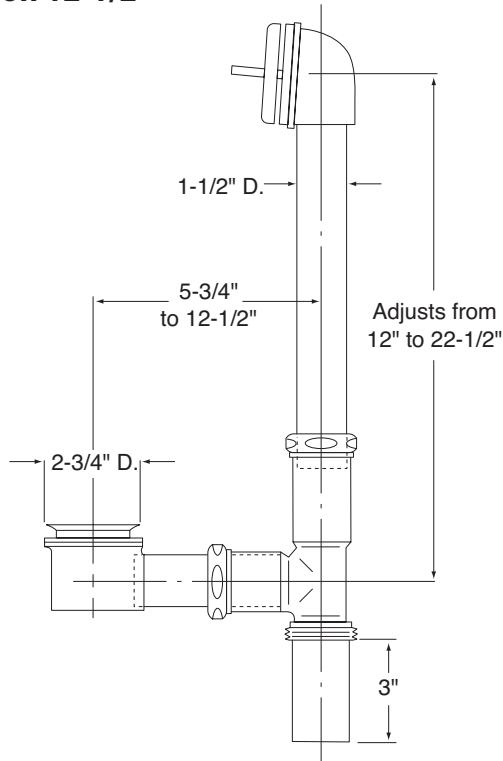

Buy it for looks. Buy it for life.®

Specifications

DESCRIPTION

- Trip Lever bath waste for whirlpool tubs
- 1-1/2" hi-tee
- 17 gauge brass tube with brass nuts
- Adjustable trip lever
- 1-1/2" brass waste shoe
- All metal trim
- Removable grid strainer
- Available Finishes:
 - Chrome
 - Brushed Chrome
 - Chrome/LifeShine® Polished Brass
 - LifeShine® Polished Brass
 - LifeShine® Brushed Nickel
 - Platinum
 - Classic Gold
 - Pewter
 - Wrought Iron
 - Antique Nickel
 - Oil Rubbed Bronze
 - Wrought Iron
 - Satine
 - Nickel
 - Brushed Bronze

WARRANTY

- Lifetime limited warranty against finish defects to the original consumer purchaser
- 5 year warranty if used in commercial installations

Max height 22-1/2"

Max extension 12-1/2"

CRITICAL DIMENSIONS

(DO NOT SCALE)

BATH WASTE

90480	Chrome
90480BC	Brushed Chrome
90480CP	Chrome/Pol. Brass
90480BN	Brushed Nickel
90480P	Polished Brass
90480PM	Platinum
90480ST	Satine
90480CG	Classic Gold
90480NL	Nickel
90480WR	Wrought Iron
90480AN	Antique Nickel
90480ORB	Oil Rubbed Bronze
90480PW	Pewter
90480BB	Brushed Bronze