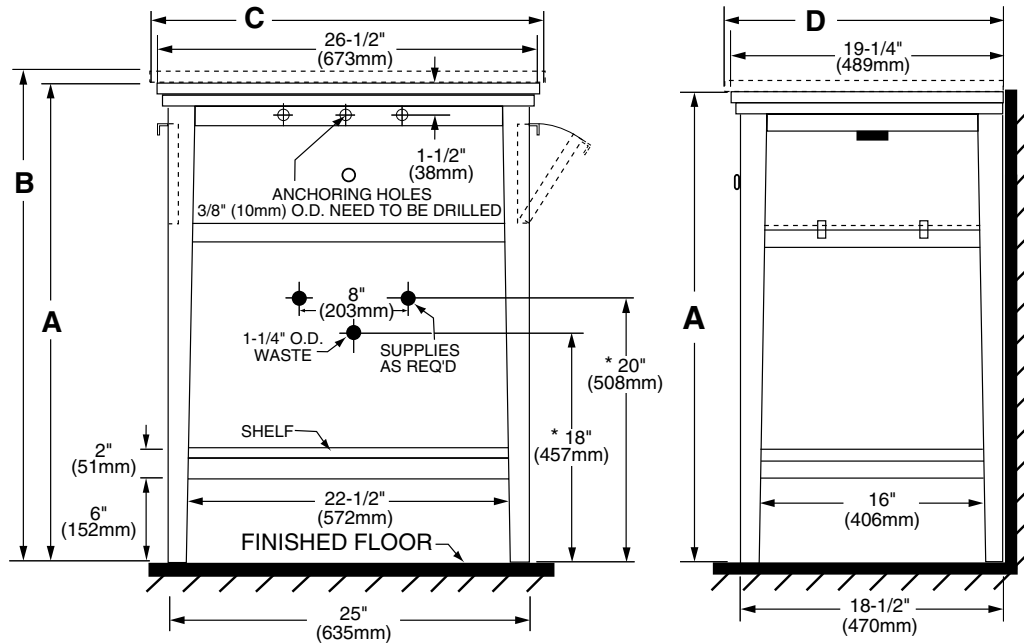

Nominal Dimensions (Frame Only):

26-1/2" x 19-1/4" (673 x 489mm)

33-1/4" (845mm) height

With top option:

28" x 20" (711 x 508mm)

34-1/8" (867mm) height

SEE REVERSE SIDE FOR ROUGHING-IN DIMENSIONS

To Be Specified (Required):

- A** = 33-1/4" (845mm) for Table Frame only
- B** = 34-1/8" (867mm) with top
- C** = 28" (711mm) with top
- D** = 20" (508mm) with top

WIDTH WITH BOTH DOORS
FULL OPEN= 39" (991MM)

9373.100 Brook Console Table

NOTES:

* DIMENSIONS SHOWN FOR LOCATION OF SUPPLIES AND "P" TRAP ARE SUGGESTED.
- FITTINGS NOT INCLUDED AND MUST BE ORDERED SEPARATELY.
PROVIDE SUITABLE REINFORCEMENT FOR ALL WALL SUPPORTS.

IMPORTANT: Dimensions of fixtures are nominal and may vary within the range of tolerances established by ANSI Standard A112.19.2. These measurements are subject to change or cancellation. No responsibility is assumed for use of superseded or voided pages.