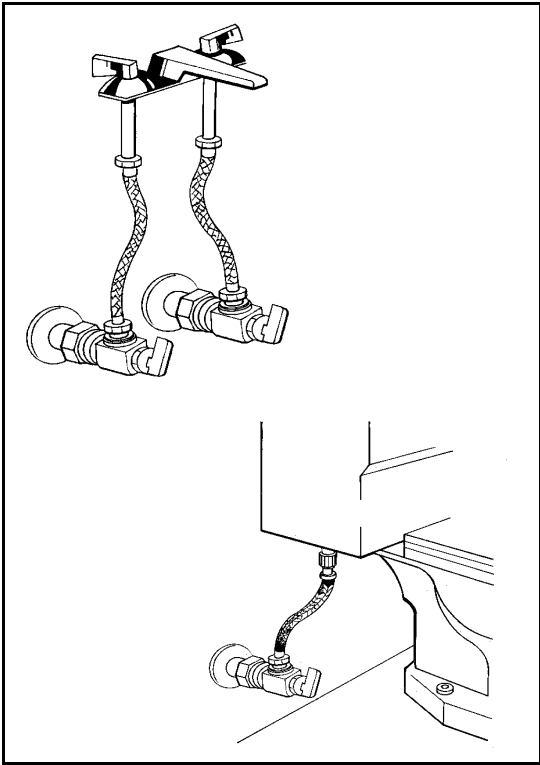

## DESIGN FEATURES

- Chloramine resistant soft cones
- Exclusive POWR-TIGHT 12-point crimp-many times industry standard
- Chloramine resistant tubing
- Withstands dramatic changes in water pressure
- Easy installation, no special tools or required.

## MATERIAL SPECIFICATIONS

- Working Pressure: 160 psi
- Operating Temperature: 33° F - 140° F
- Tubing: Reinforced PVC, NSF 61 Compliant
- Nuts & End Fittings: Nickel-Plated Brass
- Washers: NSF 61 Compliant