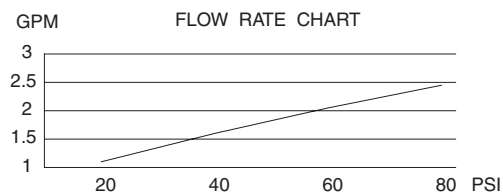

Specific Features: _____ Submitted Model No.: _____