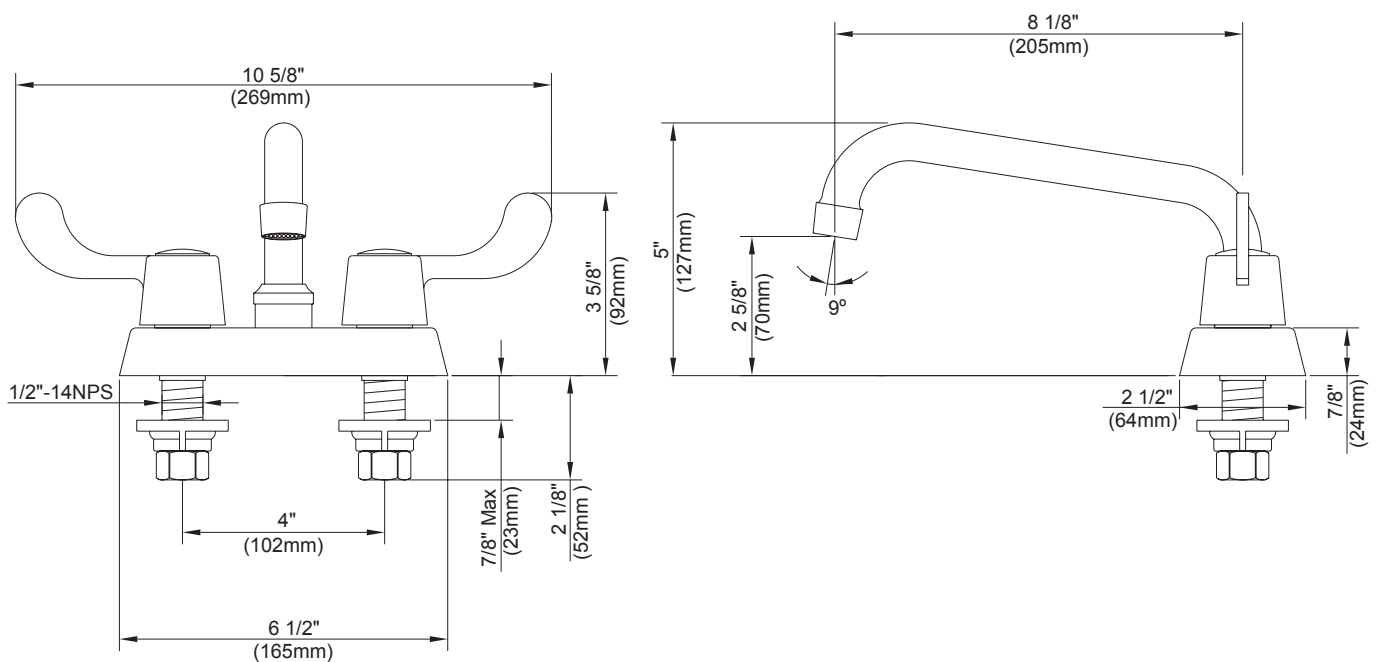

Specific Features: _____ Submitted Model No.: _____