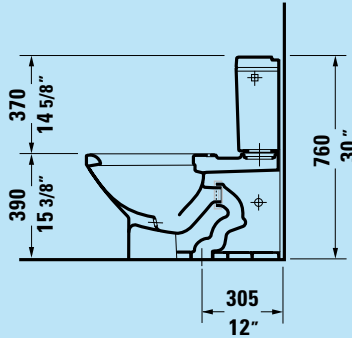

DURAVIT USA, Inc.
1750 Breckinridge Parkway
Suite 500
Duluth, GA 30096
Phone +(1) 770 931 3575
Fax +(1) 770 931 8454
www.duravit.us
info@usa.duravit.com

- ☒ US-type toilet
- ☒ APMO/CIAPMO listed
- ☒ White -00 Pergamon-47