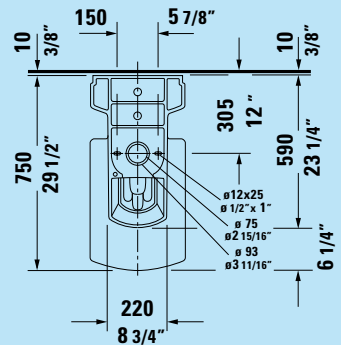

Features & Benefits:

- Elongated comfort, 1.6 gpf (6 liters) low water consumption
- Generous water surface area
- Siphon jet performance with 2 1/8" fully glazed trap
- 12" rough-in
- Combi-Package: Includes high quality overlapping toilet seat
- Measures 29 1/2" x 30"