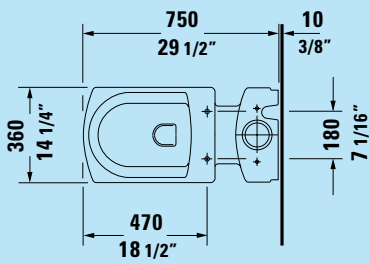

DURAVIT USA, Inc.
1750 Breckinridge Parkway
Suite 500
Duluth, GA 30096
Phone +(1) 770 931 3575
Fax +(1) 770 931 8454
www.duravit.us
info@usa.duravit.com

- ☒ US-type toilet
- ☒ APMO/CIAPMO listed
- ☒ White -00 Pergamon-47