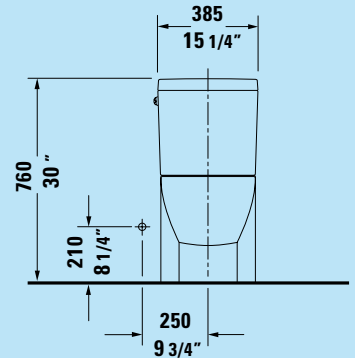

DURAVIT USA, Inc.
1750 Breckinridge Parkway
Suite 500
Duluth, GA 30096
Phone +(1) 770 931 3575
Fax +(1) 770 931 8454
www.duravit.us
info@usa.duravit.com

- ☒ US-type toilet
- ☒ APMO/CIAPMO listed
- ☒ White -00 Pergamon-47