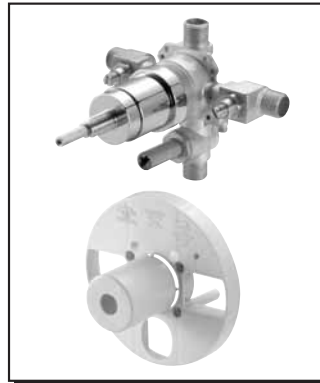

### SINGLE CONTROL PRESSURE BALANCE MIXING VALVE WITH DIVERTER & SCREWDRIVER STOPS

#### Description

- Temperature limit adjustment
- Back to back installation feature
- Mounting bracket & plaster guard included

#### Flow & Valving

D113000BT

#### Special Packaging

- Trim kits for this valve are packaged separately. Fits all Danze single handle tub/shower & shower only trims
- Model numbers for trim kit items include the suffix "T"