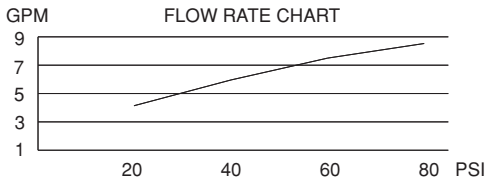

SINGLE CONTROL PRESSURE BALANCE MIXING VALVE WITH DIVERTER & SCREWDRIVER STOPS

Description

- Temperature limit adjustment
- Back to back installation feature
- Mounting bracket & plaster guard included

Flow & Valving

D113000BT

Available Colors & Finish

- Rough Brass

Special Packaging

- Trim kits for this valve are packaged separately. Fits all Danze single handle tub/shower & shower only trims
- Model numbers for trim kit items include the suffix "T"

Standards

- ASME A112.18.1
- CSA B125
- ASSE 1016
- Listed IAPMO/UPC

Warranty

Danze products are covered by a manufacturer's limited "lifetime" warranty for manufacturing defects.