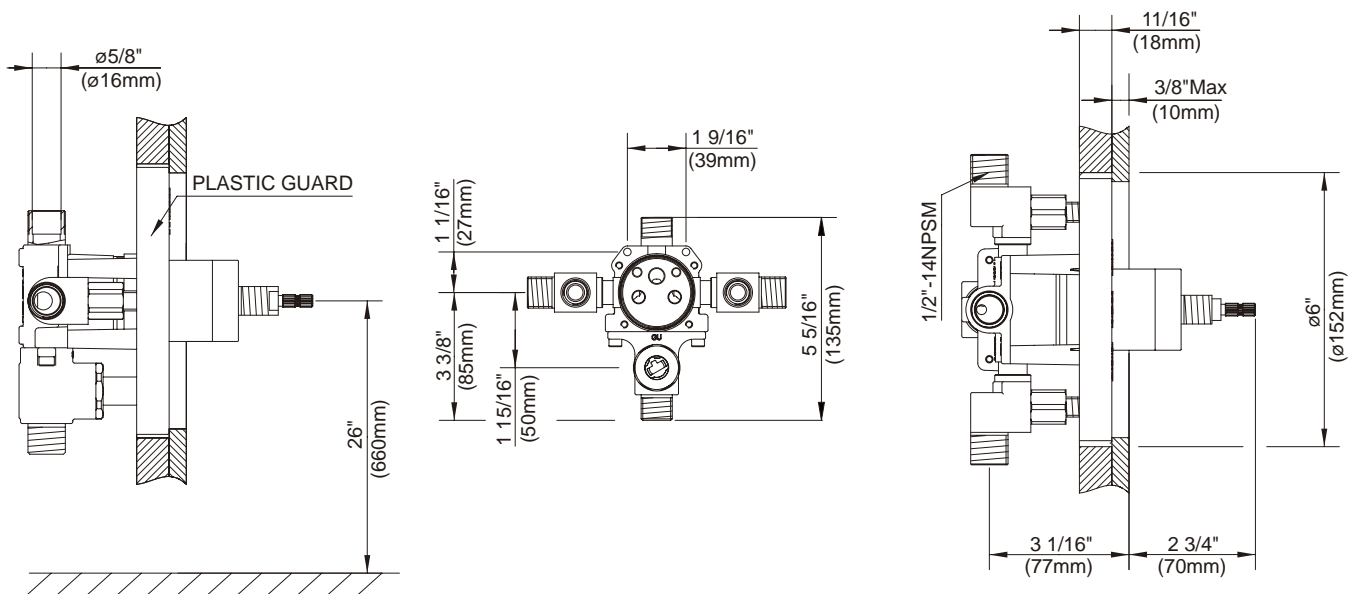

Specific Features: _____ Submitted Model No.: _____

SD113000BT/01-07.01