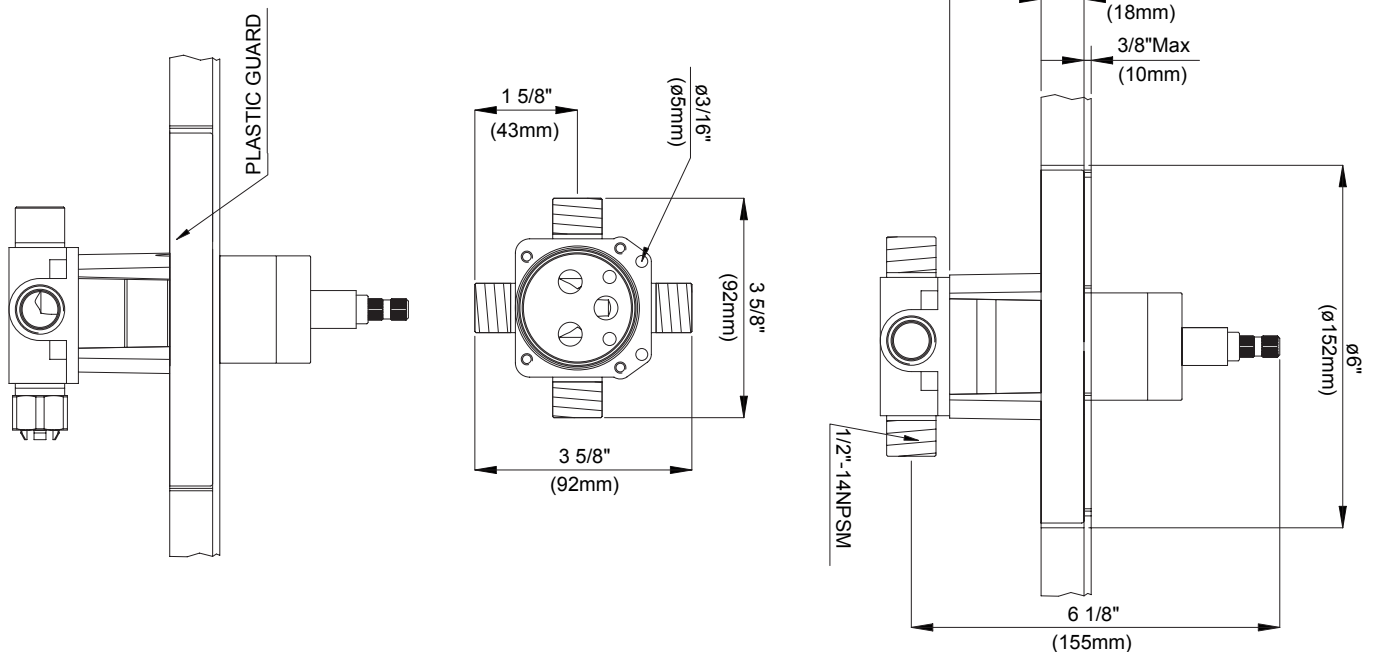

#### Special Packaging

- Trim kits for this valve are packaged separately. Fits all Danze single handle tub/shower & shower only trims
- Model numbers for trim kit items include the suffix "T"

Specific Features: \_\_\_\_\_ Submitted Model No.: \_\_\_\_\_