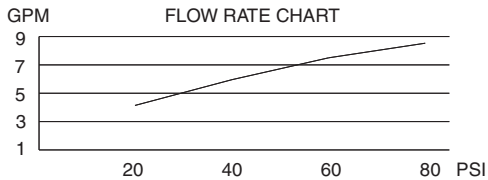

SINGLE CONTROL PRESSURE BALANCE MIXING VALVE

Description

- Temperature limit adjustment
- Back to back installation feature
- Mounting bracket & plaster guard included

Flow & Valving

Standards

- ASME A112.18.1
- CSA B125
- ASSE 1016
- Listed IAPMO/UPC

Warranty

Danze products are covered by a manufacturer's limited "lifetime" warranty for manufacturing defects.