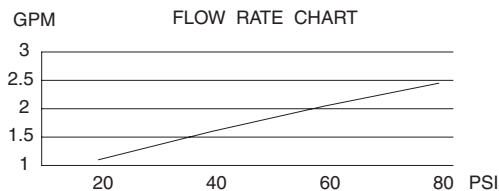

Specific Features: _____ Submitted Model No.: _____

SD153056/07-05.01