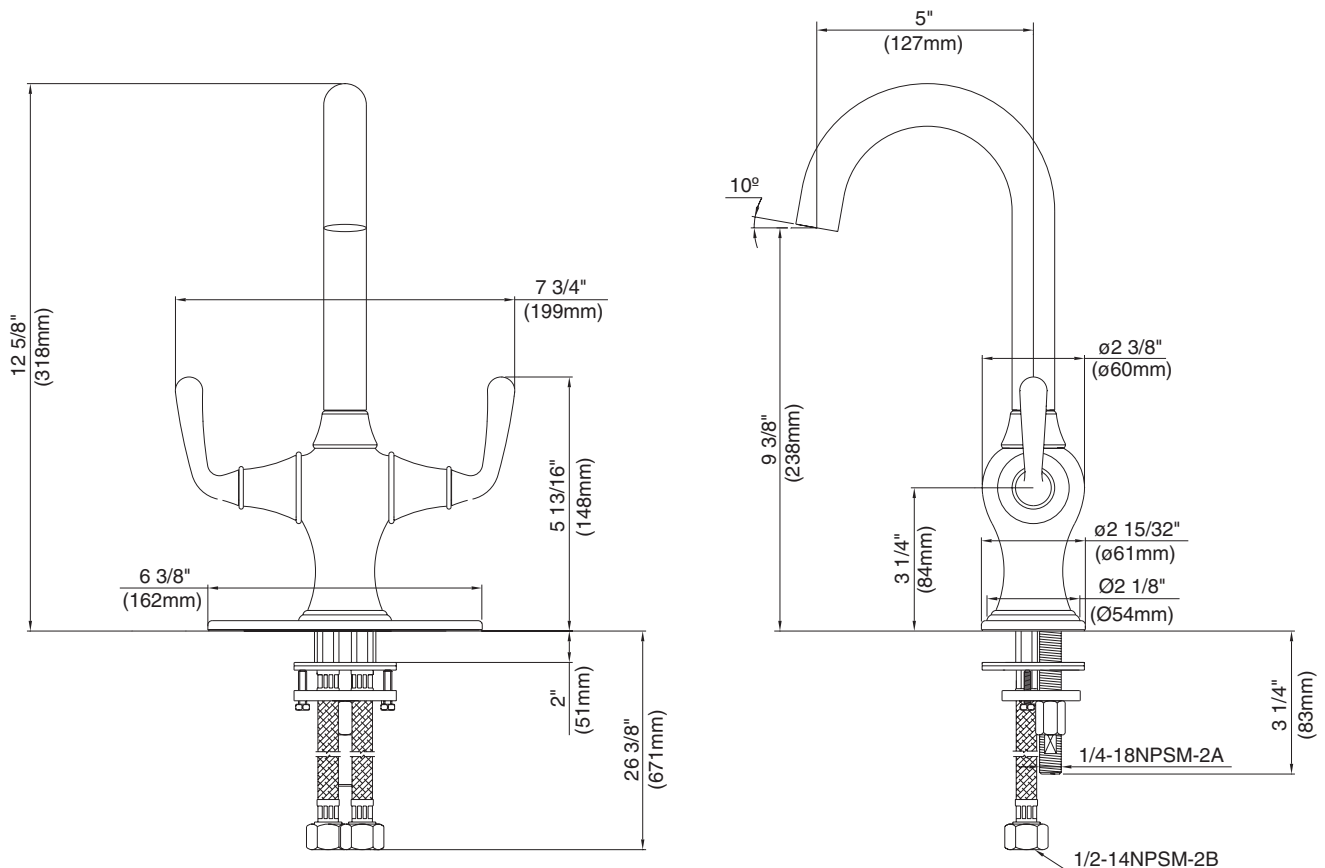

TWO HANDLE BAR FAUCET

Description

- 2 handle with high-rise spout

Flow & Valving

- See Chart

Standards

- ASME A112.18.1
- CSA B125
- NSF 61-9
- Listed IAPMO/UPC
- Energy policy act of 1992
- ADA Accessibility Guidelines for Buildings and Facilities - 4.27.4 Controls and Mechanisms 

Specific Features: _____ Submitted Model No.: _____

SD153056/07-05.01