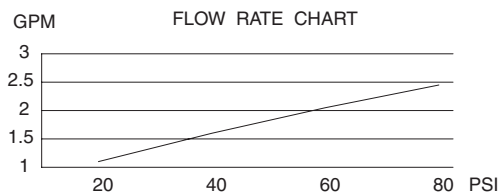

TWO HANDLE WIDESPREAD LAVATORY FAUCET

Description

- 2 handle with all brass pop-up drain assembly
- Concealed deck mount

Flow & Valving

- See Chart

Standards

- ASME A112.18.1
- CSA B125
- NSF 61-9
- Listed IAPMO/UPC
- Energy policy act of 1992
- ADA Accessibility Guidelines for Buildings and Facilities - 4.27.4 Controls and Mechanisms

Available Colors & Finish

- Chrome
- Chrome with Polished Brass Accents (CPBV)
- Polished Brass (PBV)
- Brushed Nickel (BN)
- Brushed Nickel with Polished Brass Accents (BNPV)

Warranty

Danze products are covered by a manufacturer's limited "lifetime" warranty for manufacturing defects.

Specific Features: _____ Submitted Model No.: _____