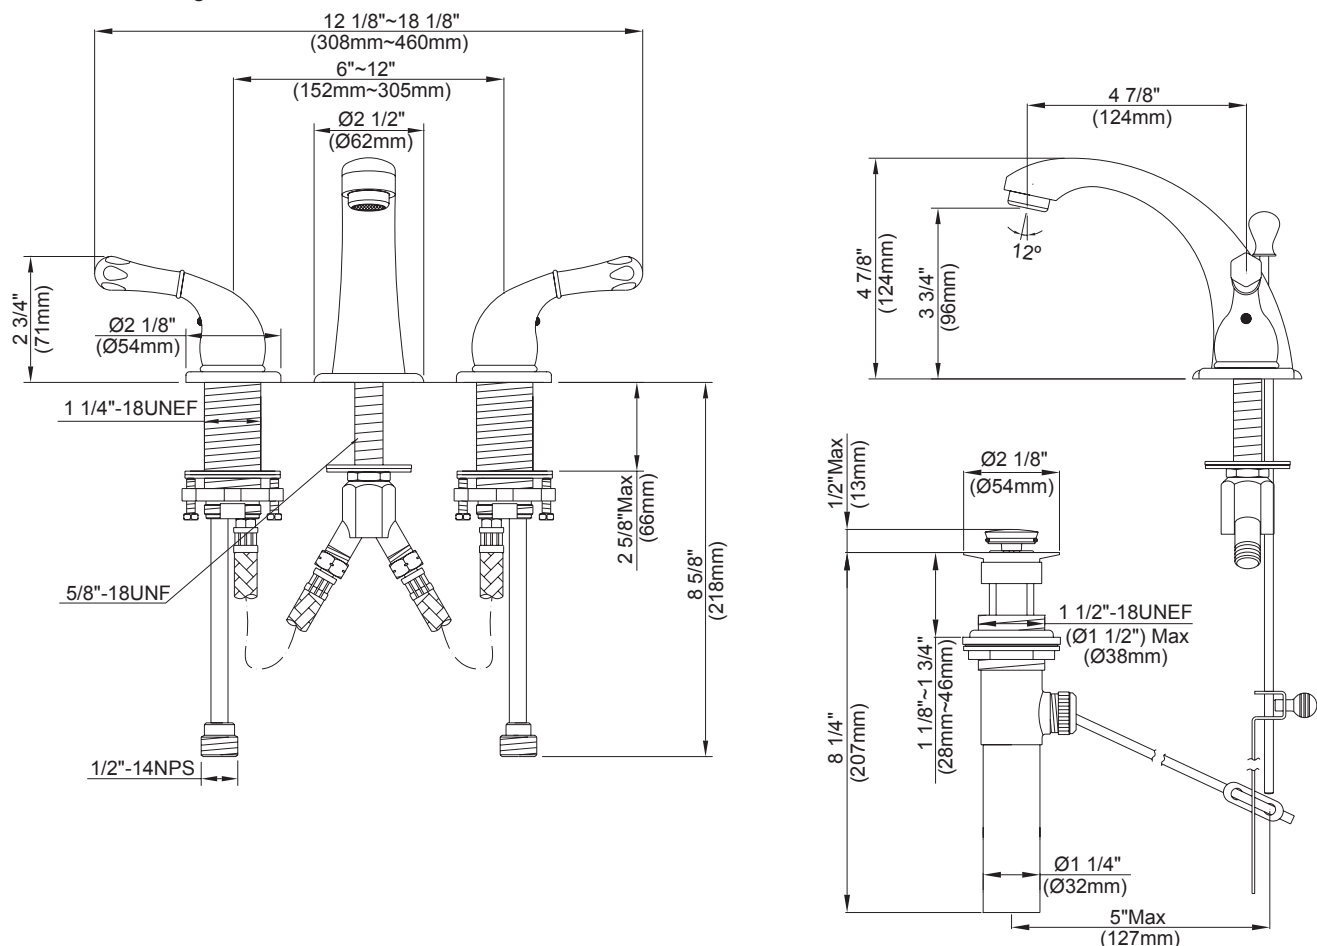

Warranty

Danze products are covered by a manufacturer's limited "lifetime" warranty for manufacturing defects.