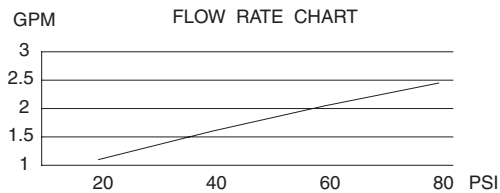

TWO HANDLE WIDESPREAD LAVATORY FAUCET

Description

- 2 handle with all brass pop-up drain assembly
- Concealed deck mount

Flow & Valving

- See Chart

Standards

- ASME A112.18.1
- CSA B125
- NSF 61-9
- Listed IAPMO/UPC
- Energy policy act of 1992
- ADA Accessibility Guidelines for Buildings and Facilities - 4.27.4 Controls and Mechanisms

Available Colors & Finish

- Chrome
- Chrome with Polished Brass Accents (CPBV)
- Polished Brass (PBV)
- Brushed Nickel (BN)
- Satin Nickel with Polished Brass Accents (SNPV)
- Oil Rub Bronze (RB)

Warranty

Danze products are covered by a manufacturer's limited "lifetime" warranty for manufacturing defects.

Specific Features: _____ Submitted Model No.: _____

SD302455/07-05.01