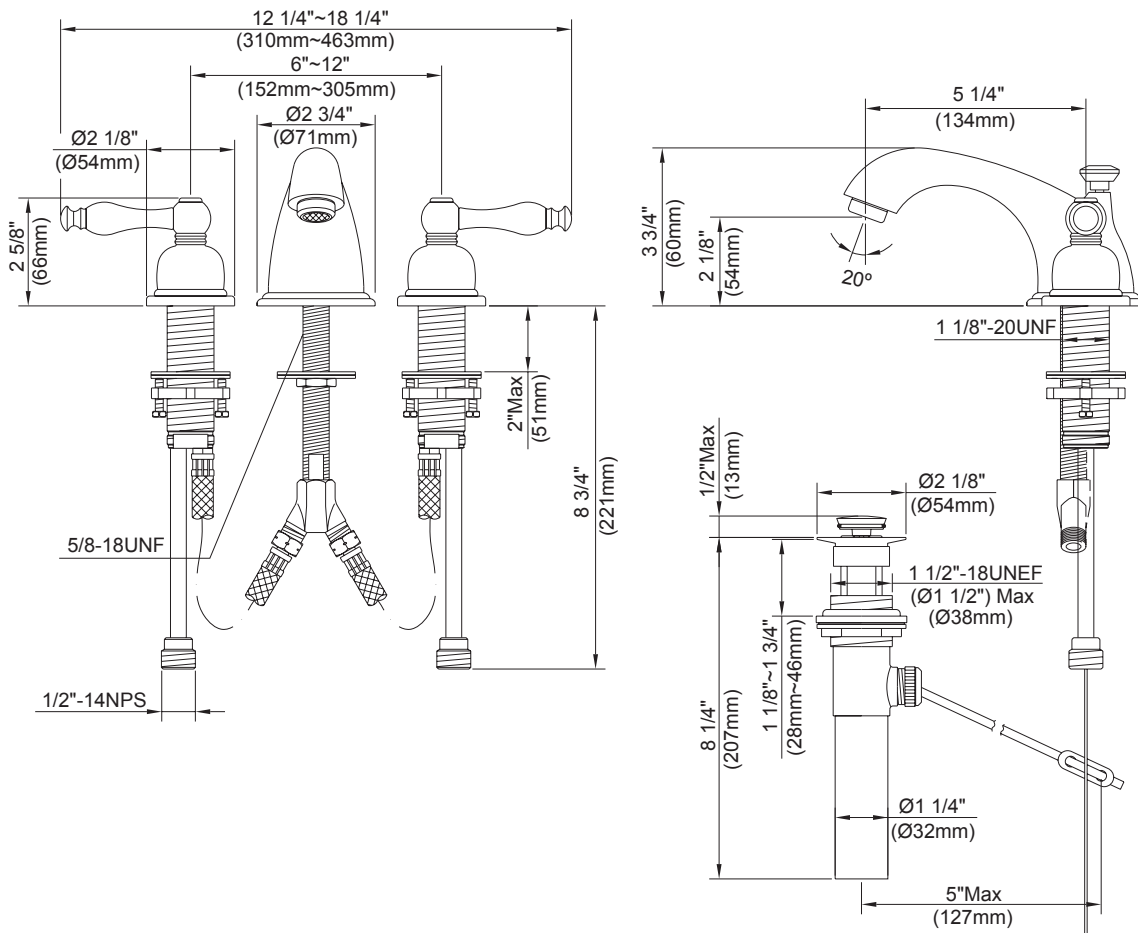

Warranty

Danze products are covered by a manufacturer's limited "lifetime" warranty for manufacturing defects.