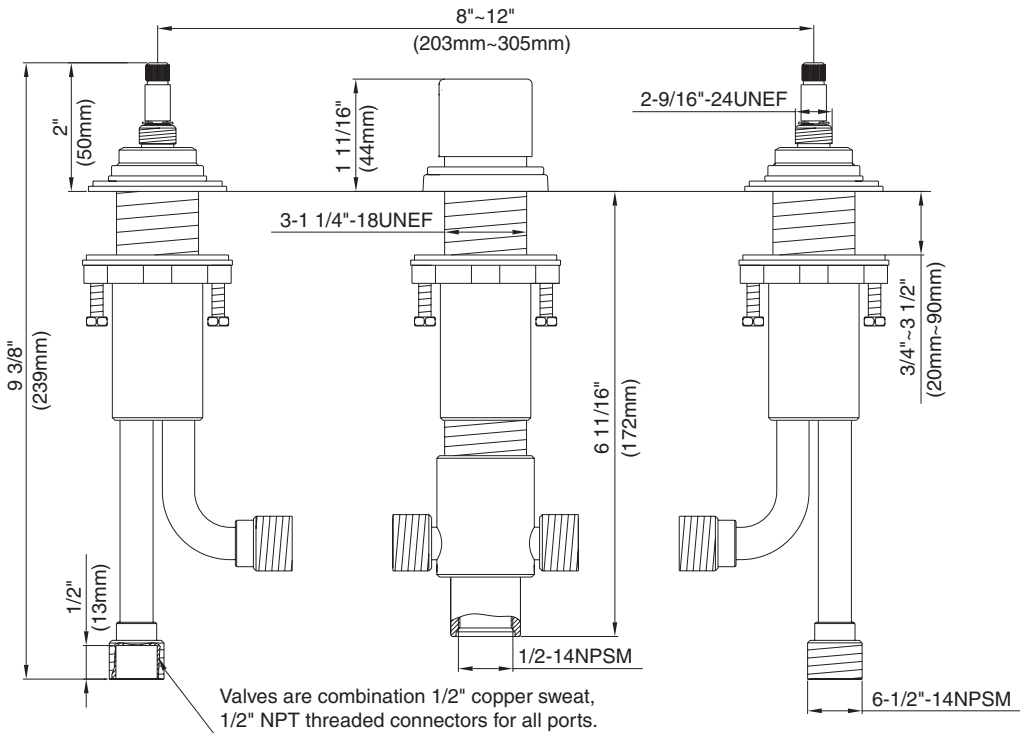

ROMAN TUB FAUCET ROUGH-IN VALVES-CRITICAL DIMENSIONS

Rough-in D210000BT (cc) & rough-in valve D215000BT (widespread)
10" CC ROUGH-IN VALVE (FIXED)

WIDESPREAD ROUGH-IN VALVE

Specific Features: _____ Submitted Model No.: _____

SD305858/05-05.01