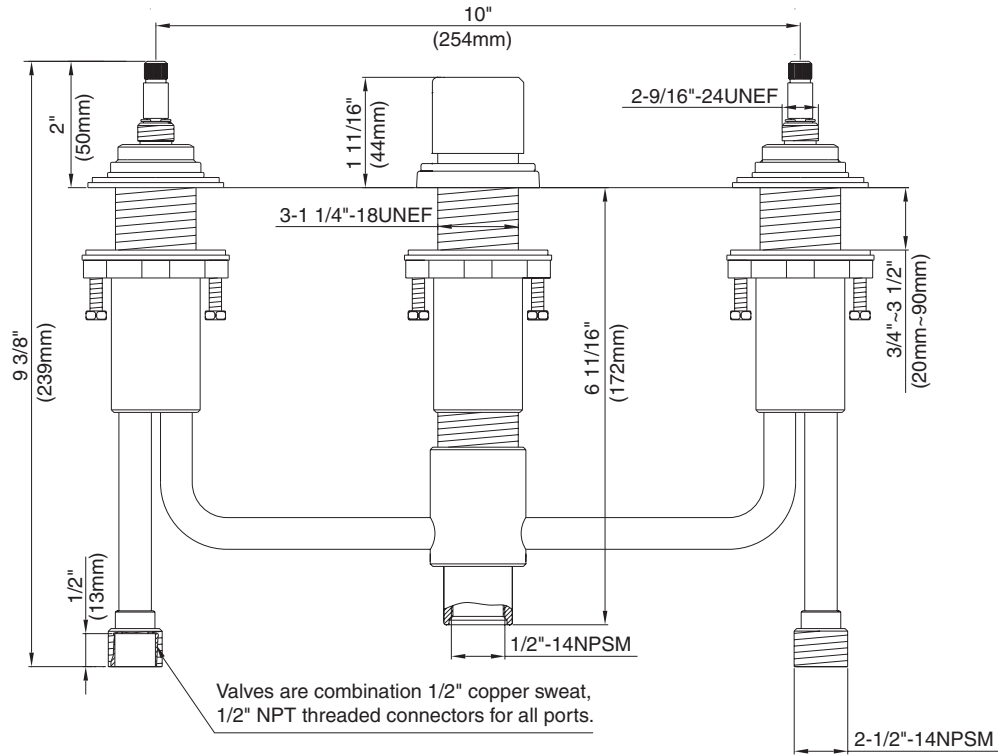

ROMAN TUB FAUCET ROUGH-IN VALVES-CRITICAL DIMENSIONS

Rough-in D210000BT (cc) & rough-in valve D215000BT (widespread)
10" CC ROUGH-IN VALVE (FIXED)

WIDESPREAD ROUGH-IN VALVE

Specific Features: _____ Submitted Model No.: _____

SD305858/05-05.01