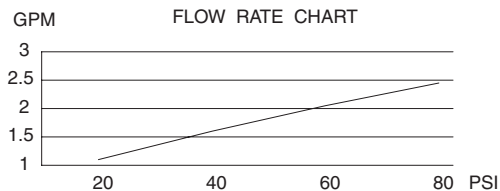

TWO HANDLE CENTERSET LAVATORY FAUCET

Description

- 2 handle with all brass pop-up drain assembly
- Brass tubular spout

Flow & Valving

- See Chart

Standards

- ASME A112.18.1
- CSA B125
- NSF 61-9
- Listed IAPMO/UPC
- Energy policy act of 1992
- ADA Accessibility Guidelines for Buildings and Facilities - 4.27.4 Controls and Mechanisms

Available Colors & Finish

- Chrome
- Antique Copper (AC)
- Brushed Nickel (BN)
- Satin Black (BS)
- Polished Brass (PBV)
- Polished Nickel (PNV)
- Oil Rub Bronze (RB)

Warranty

Danze faucets are covered by a manufacturer's limited "lifetime" warranty for manufacturing defects.

Specific Features: _____ Submitted Model No.: _____

SD306257/05-05.01