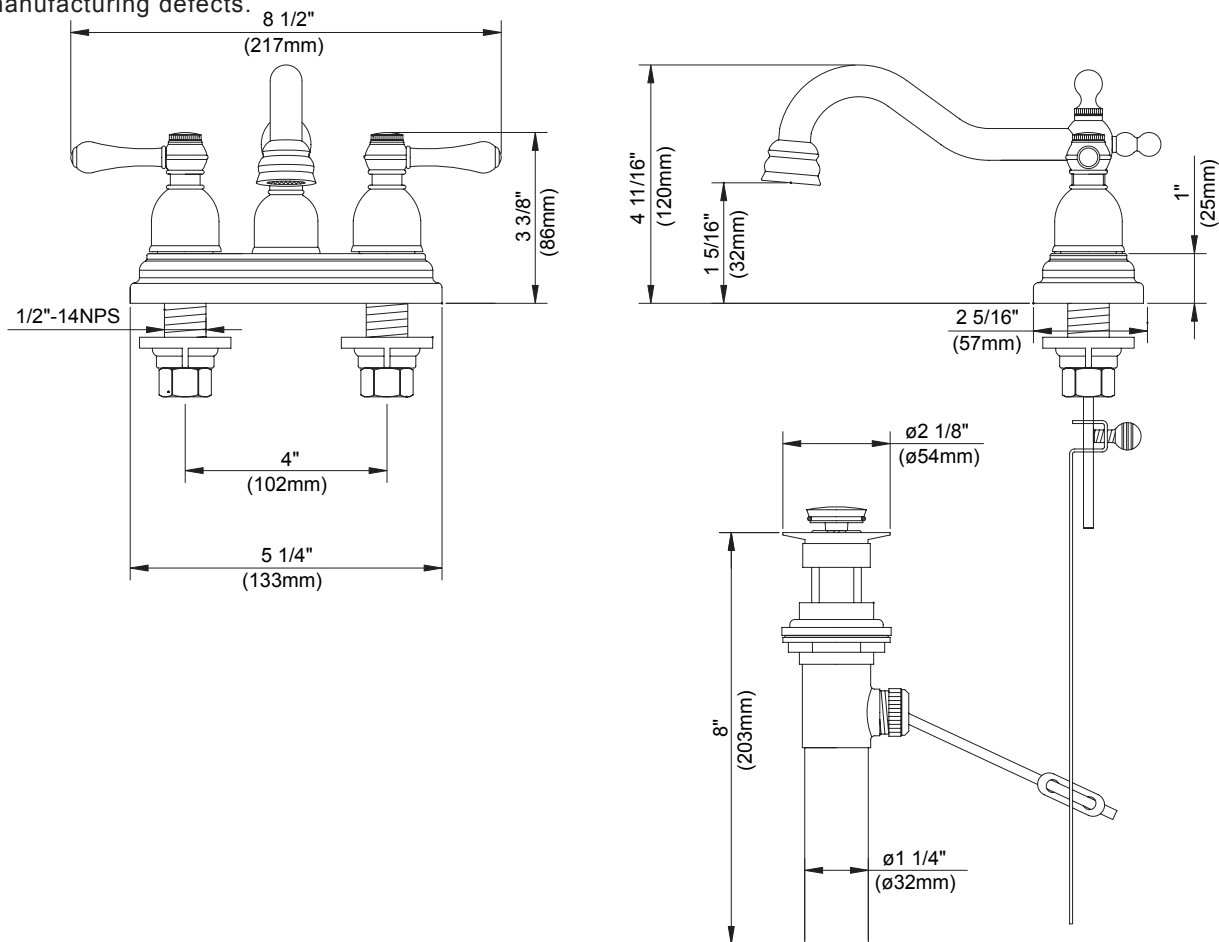

Warranty

Danze faucets are covered by a manufacturer's limited "lifetime" warranty for manufacturing defects.