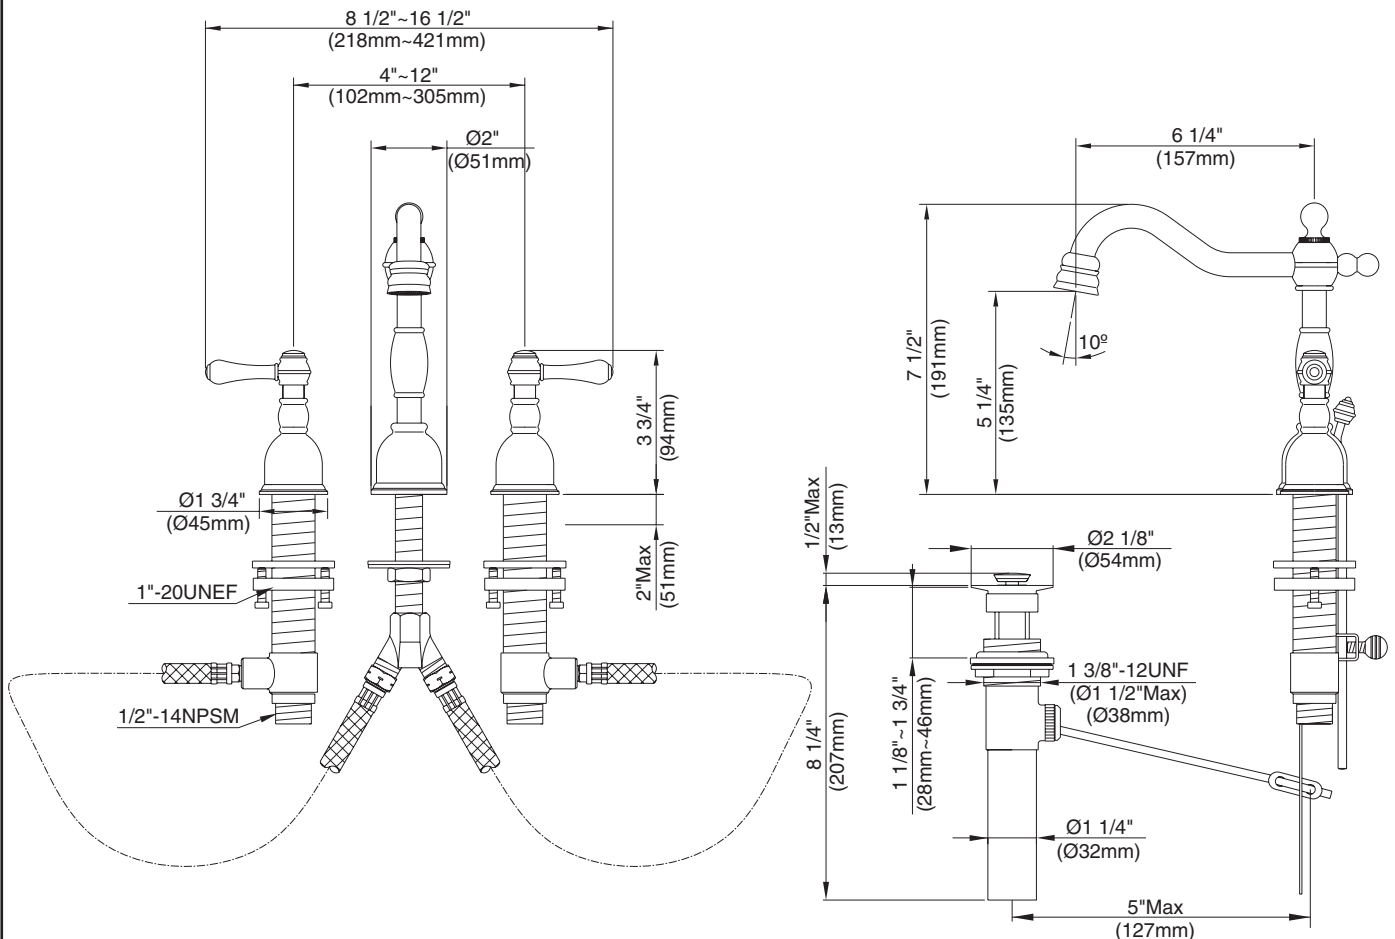

TWO HANDLE MINI-WIDESPREAD LAVATORY FAUCET

Description

- 2 handle with all brass pop-up drain assembly
- Tubular brass spout

Flow & Valving

- See Chart

Standards

- ASME A112.18.1
- CSA B125
- NSF 61-9
- Listed IAPMO/UPC
- Energy policy act of 1992
- ADA Accessibility Guidelines for Buildings and Facilities - 4.27.4 Controls and Mechanisms 

Specific Features: _____ Submitted Model No.: _____

SD306357/07-05.01