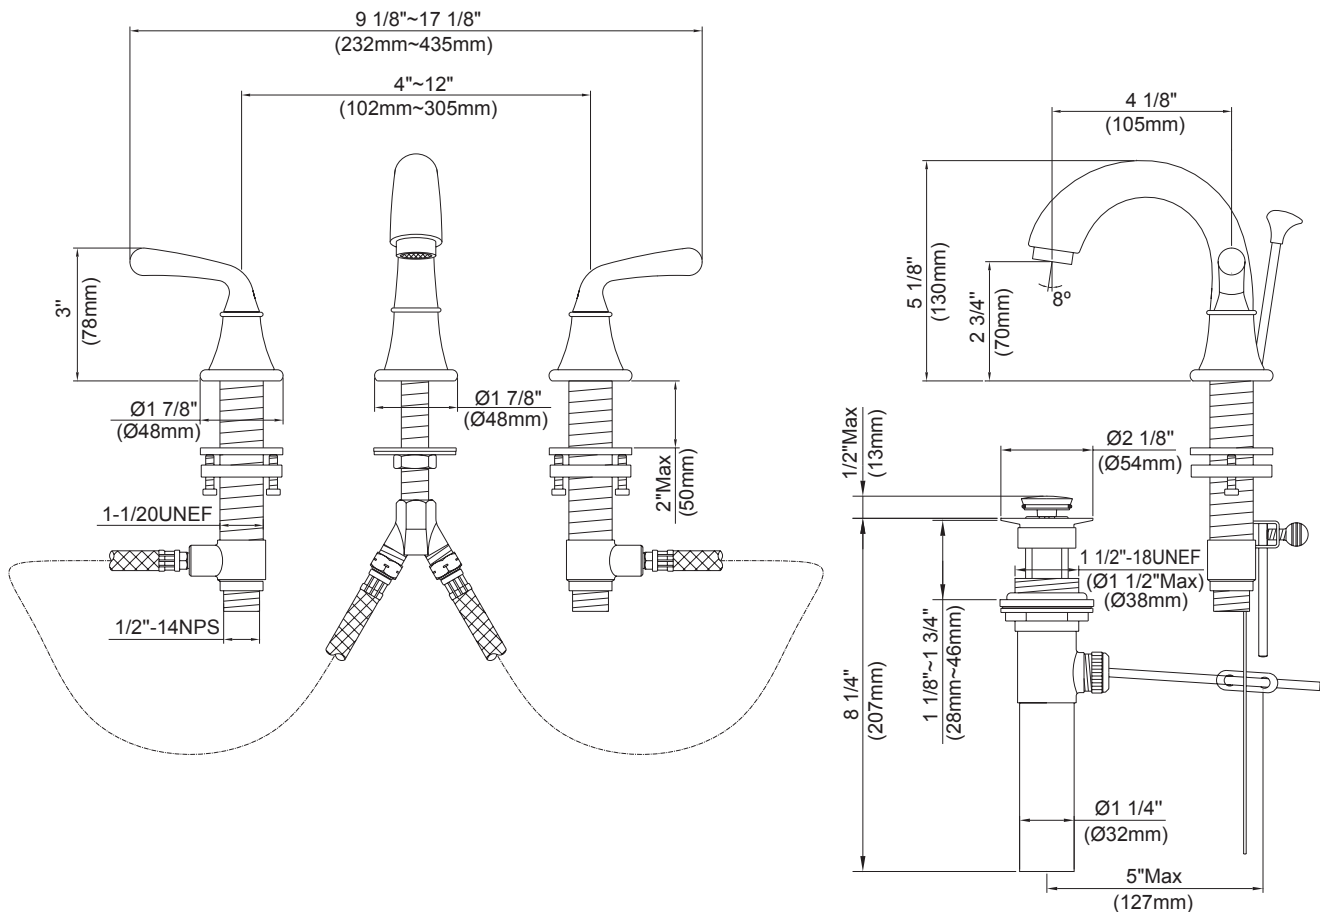

TWO HANDLE MINI-WIDESPREAD LAVATORY FAUCET

Description

- 2 handle with all brass pop-up drain assembly
- Concealed deck mount

Flow & Valving

- See Chart

Standards

- ASME A112.18.1
- CSA B125
- NSF 61-9
- Listed IAPMO/UPC
- Energy policy act of 1992
- ADA Accessibility Guidelines for Buildings and Facilities - 4.27.4 Controls and Mechanisms 

Specific Features: _____ Submitted Model No.: _____

SD307356/07-05.01