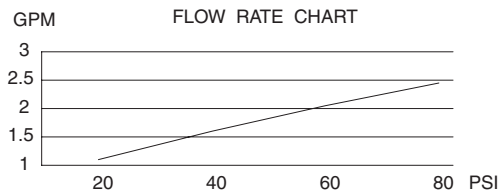

TWO HANDLE MINI-WIDESPREAD LAVATORY FAUCET

Description

- 2 handle with all brass pop-up drain assembly
- Concealed deck mount

Flow & Valving

- See Chart

Standards

- ASME A112.18.1
- CSA B125
- NSF 61-9
- Listed IAPMO/UPC
- Energy policy act of 1992
- ADA Accessibility Guidelines for Buildings and Facilities - 4.27.4 Controls and Mechanisms

Available Colors & Finish

- Chrome
- Brushed Brass (BBV)
- Brushed Nickel (BN)

Warranty

Danze products are covered by a manufacturer's limited "lifetime" warranty for manufacturing defects.

Specific Features: _____ Submitted Model No.: _____

SD307356/07-05.01