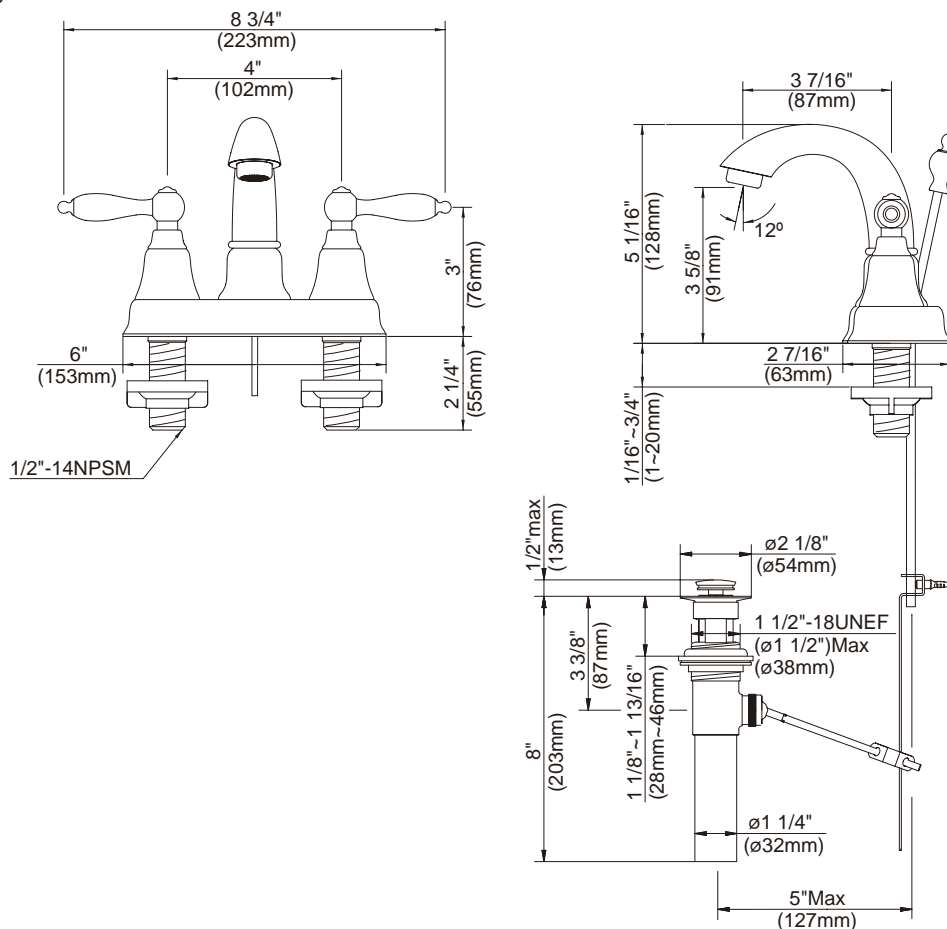

Warranty

Danze faucets are covered by a manufacturer's limited "lifetime" warranty for manufacturing defects.