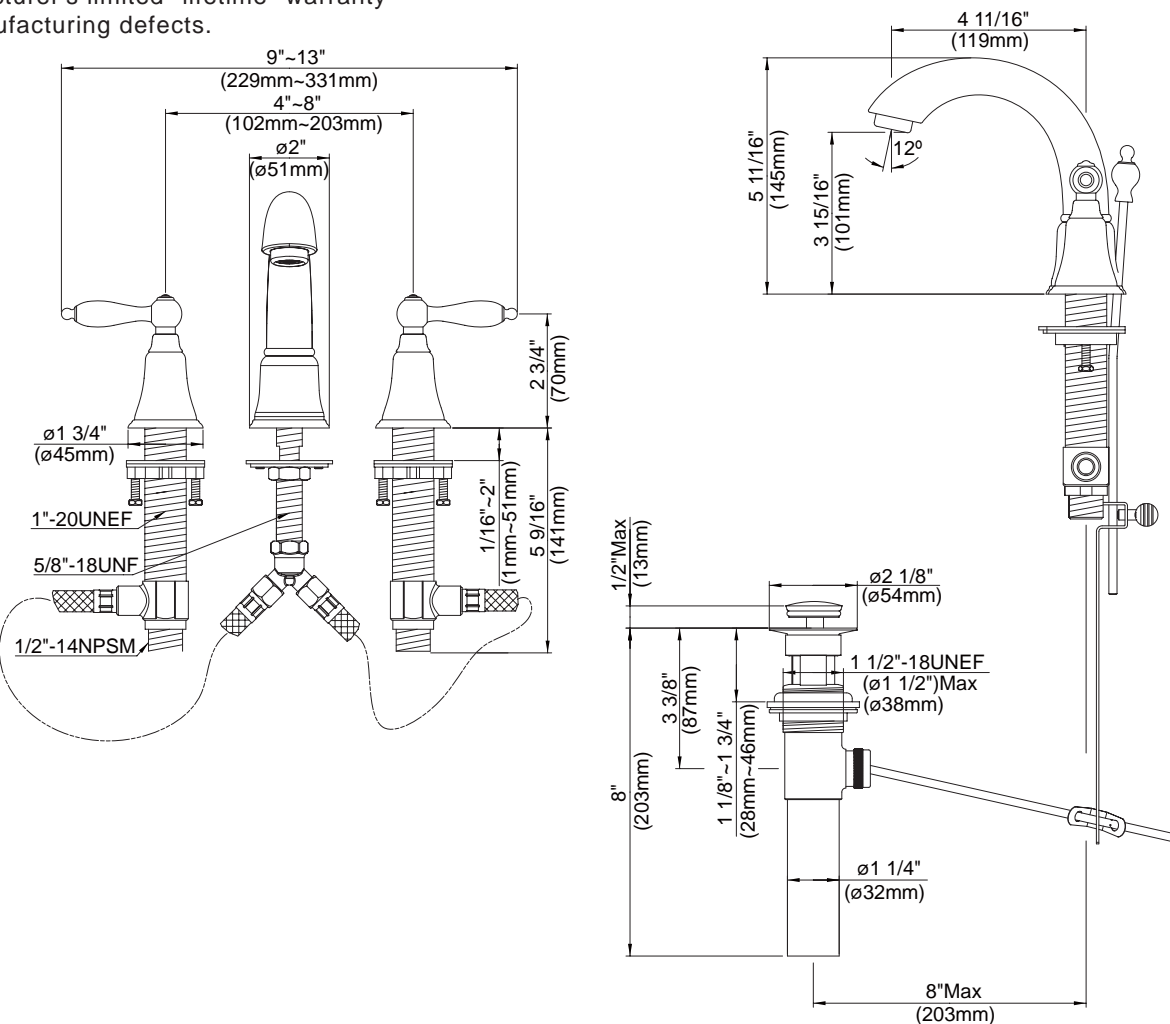

Specific Features: _____ Submitted Model No.: _____

SD308240/01-07.01