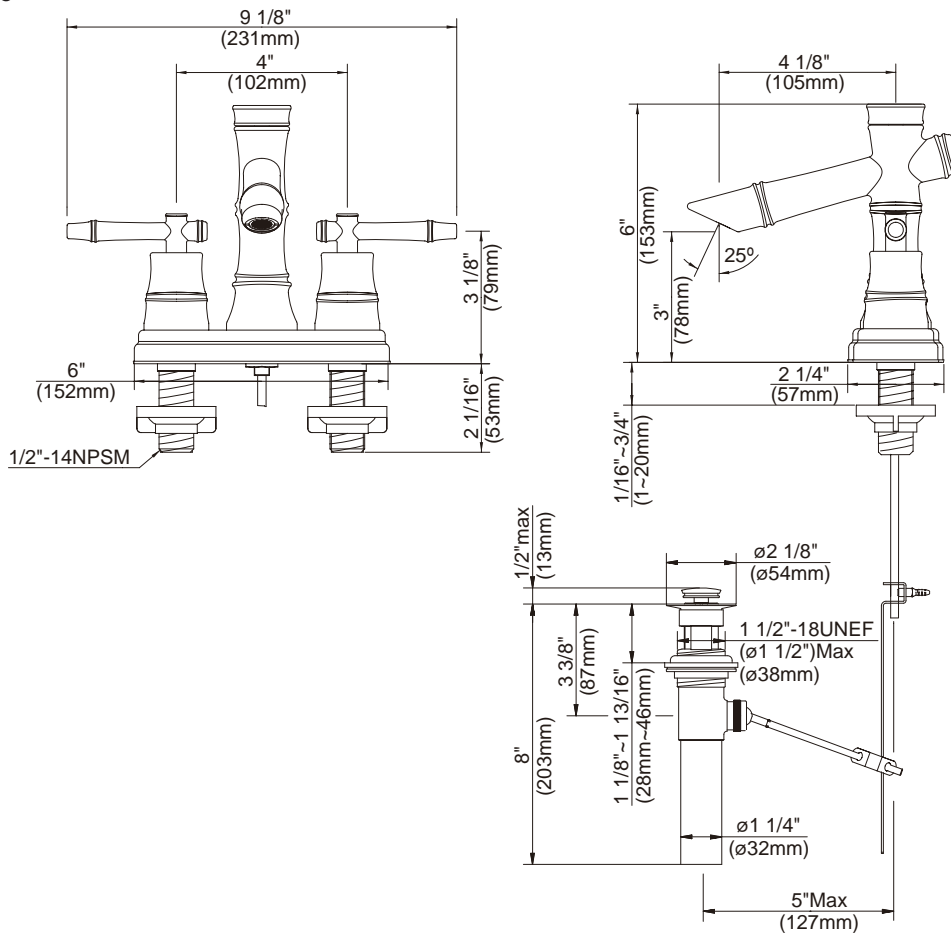

Specific Features: _____ Submitted Model No.: _____