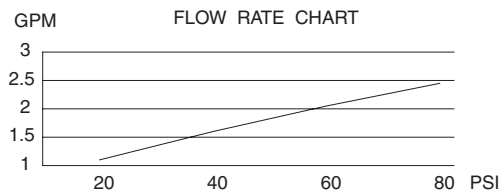

Specific Features: _____ Submitted Model No.: _____

SD312060/10-05.01