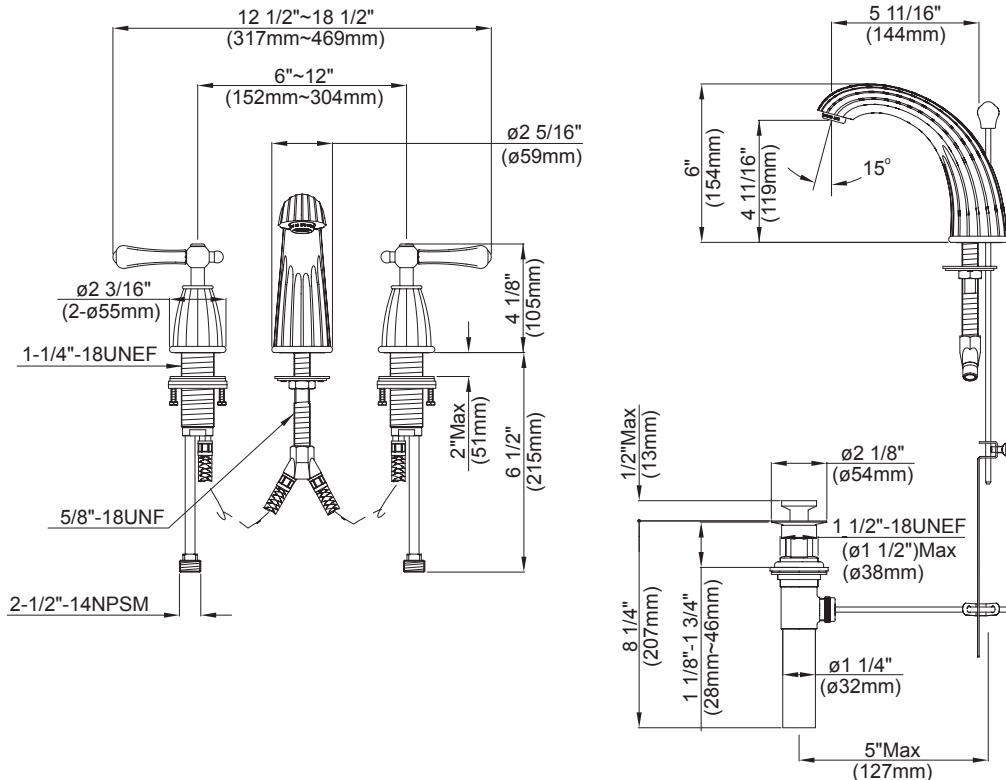

TWO HANDLE WIDESPREAD LAVATORY FAUCET

Description

- 2 handle with all brass pop-up drain assembly
- Fluted spout

Flow & Valving

- See Chart

Standards

- ASME A112.18.1
- CSA B125
- NSF 61-9
- Listed IAPMO/UPC
- Energy policy act of 1992
- ADA Accessibility Guidelines for Buildings and Facilities - 4.27.4 Controls and Mechanisms 

Specific Features: _____ Submitted Model No.: _____

SD312060/10-05.01