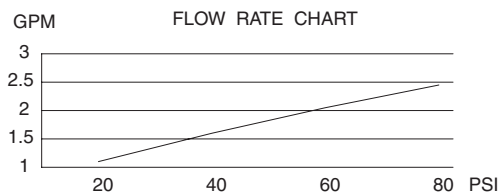

SINGLE HANDLE KITCHEN FAUCET WITH CONCEALED DECK

Description

- Single lever handle with high-rise 1" diameter spout
- Concealed deck mount
- Matching brass soap/lotion dispenser
- Matching spray

Flow & Valving

- See Chart

Standards

- ASME A112.18.1
- CSA B125
- NSF 61-9
- Listed IAPMO/UPC
- Energy policy act of 1992
- ADA Accessibility Guidelines for Buildings and Facilities - 4.27.4 Controls and Mechanisms

Available Colors & Finish

- Chrome
- Stainless Steel (SS)

Warranty

Danze faucets are covered by a manufacturer's limited "lifetime" warranty for manufacturing defects.

Specific Features: _____ Submitted Model No.: _____

SD403812/07-05.01