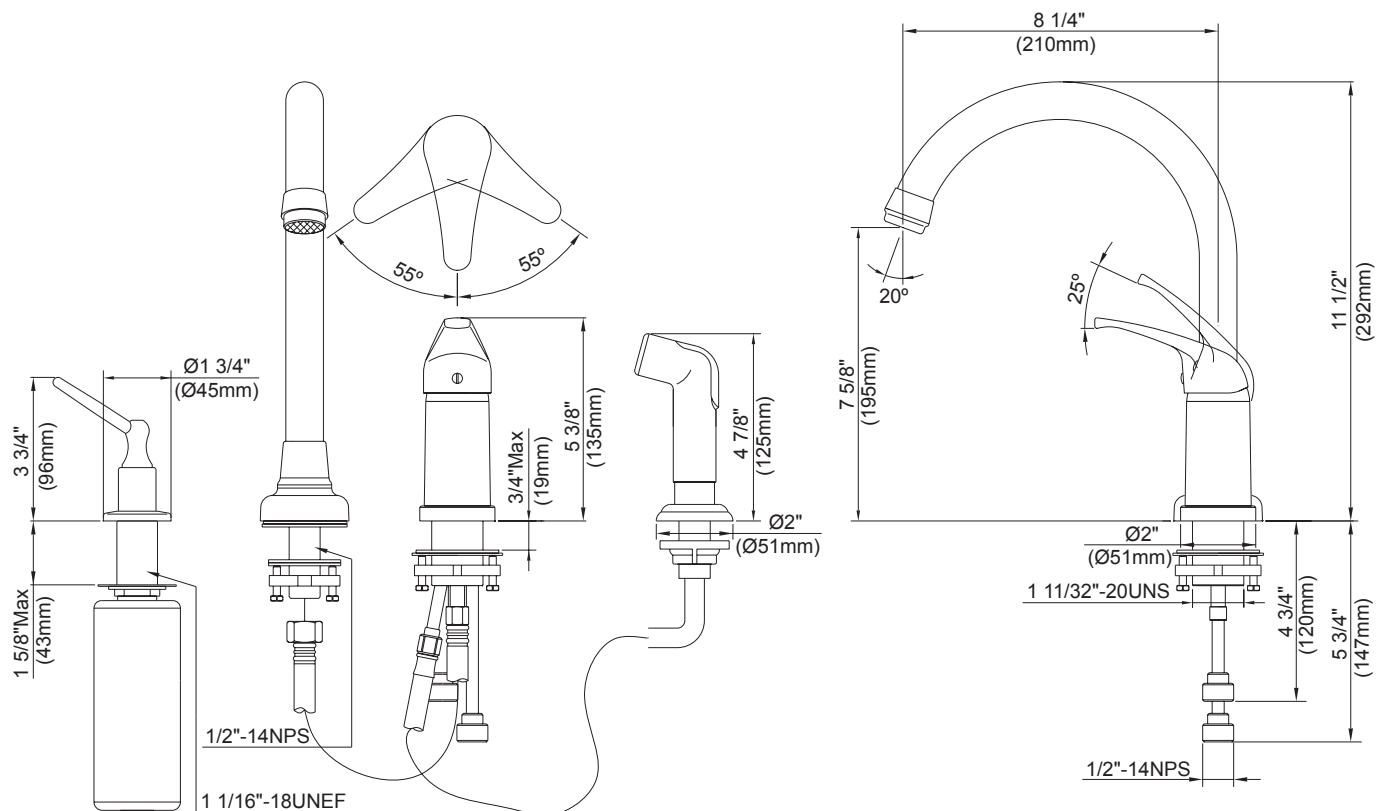

Warranty

Danze faucets are covered by a manufacturer's limited "lifetime" warranty for manufacturing defects.