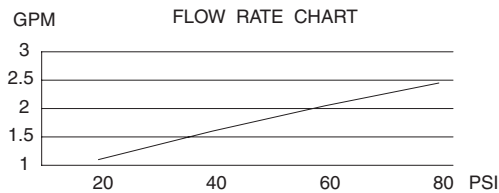

SINGLE HANDLE KITCHEN FAUCET WITH CONCEALED DECK

Description

- Single lever handle with 9" hook spout
- Concealed deck mount
- Matching brass spray

Flow & Valving

- See Chart

Standards

- ASME A112.18.1
- CSA B125
- NSF 61-9
- Listed IAPMO/UPC
- Energy policy act of 1992
- ADA Accessibility Guidelines for Buildings and Facilities - 4.27.4 Controls and Mechanisms

Available Colors & Finish

- Chrome
- Antique Copper (AC)
- Satin Black (BS)
- Polished Brass (PBV)
- Polished Nickel (PNV)
- Oil Rub Bronze (RB)
- Stainless Steel (SS)

Warranty

Danze faucets are covered by a manufacturer's limited "lifetime" warranty for manufacturing defects.

Specific Features: _____ Submitted Model No.: _____

SD404214/05-05.01