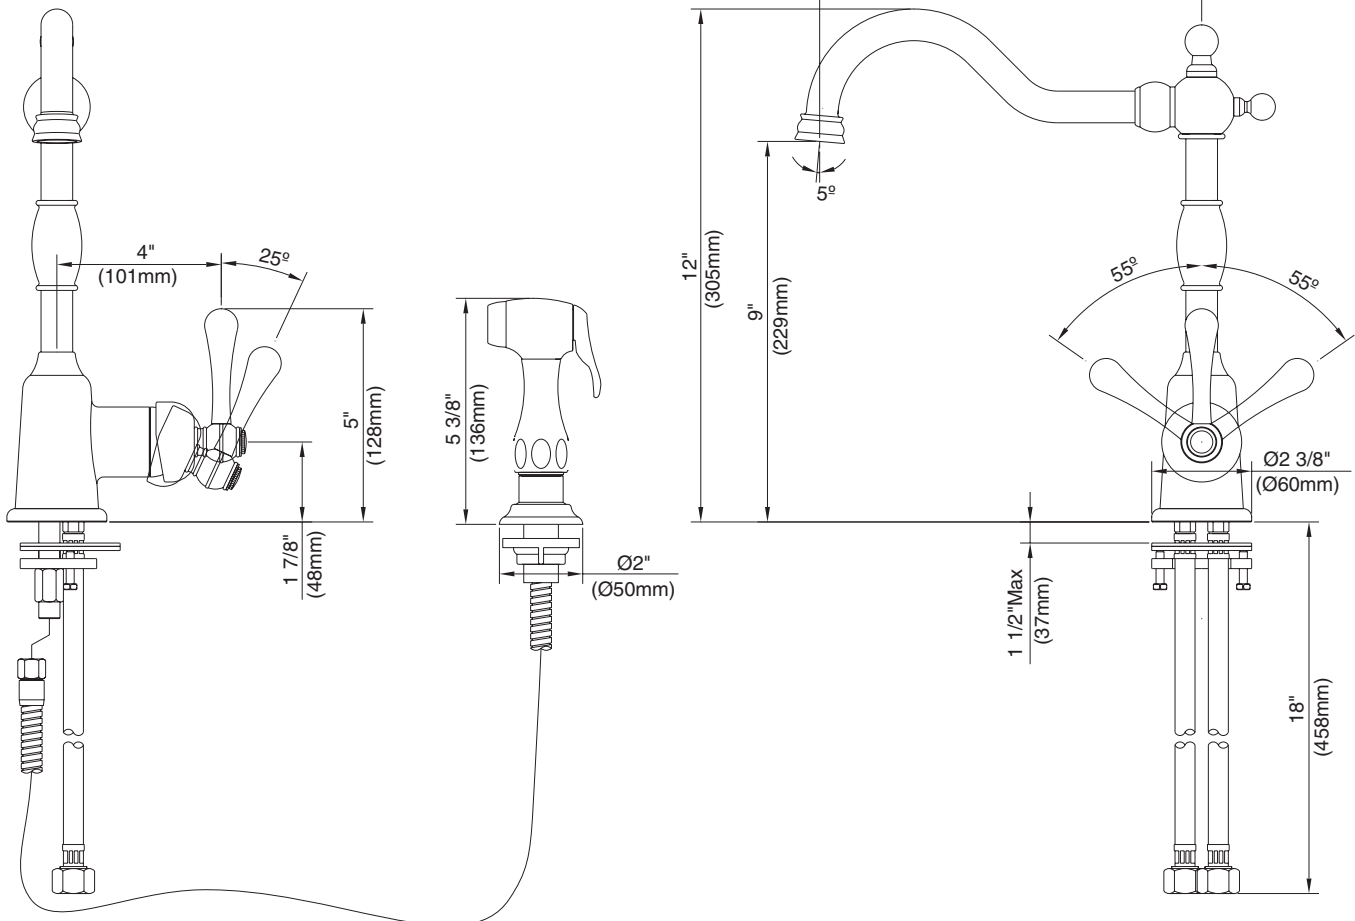

SINGLE HANDLE KITCHEN FAUCET WITH CONCEALED DECK

Description

- Single lever handle with 9" hook spout
- Concealed deck mount
- Matching brass spray

Flow & Valving

- See Chart

Standards

- ASME A112.18.1
- CSA B125
- NSF 61-9
- Listed IAPMO/UPC
- Energy policy act of 1992
- ADA Accessibility Guidelines for Buildings and Facilities - 4.27.4 Controls and Mechanisms 

Danze faucets are covered by a manufacturer's limited "lifetime" warranty for manufacturing defects.

Specific Features: _____ Submitted Model No.: _____

SD404214/05-05.01