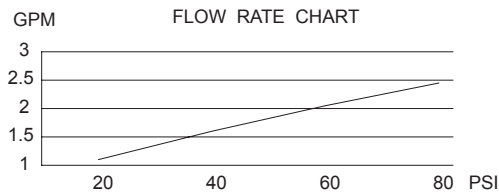

SINGLE HANDLE KITCHEN FAUCET WITH CONCEALED DECK

Description

- Single lever handle with 9" spout
- Concealed deck mount
- Matching brass spray

Flow & Valving

- See Chart

Standards

- ASME A112.18.1
- CSA B125
- NSF 61-9
- Listed IAPMO/UPC
- Energy policy act of 1992
- ADA Accessibility Guidelines for Buildings and Facilities - 4.27.4 Controls and Mechanisms

Available Colors & Finish

- Chrome
- Stainless Steel (SS)

Warranty

Danze faucets are covered by a manufacturer's limited "lifetime" warranty for manufacturing defects.

Specific Features: _____ Submitted Model No.: _____

SD404458/07-05.01