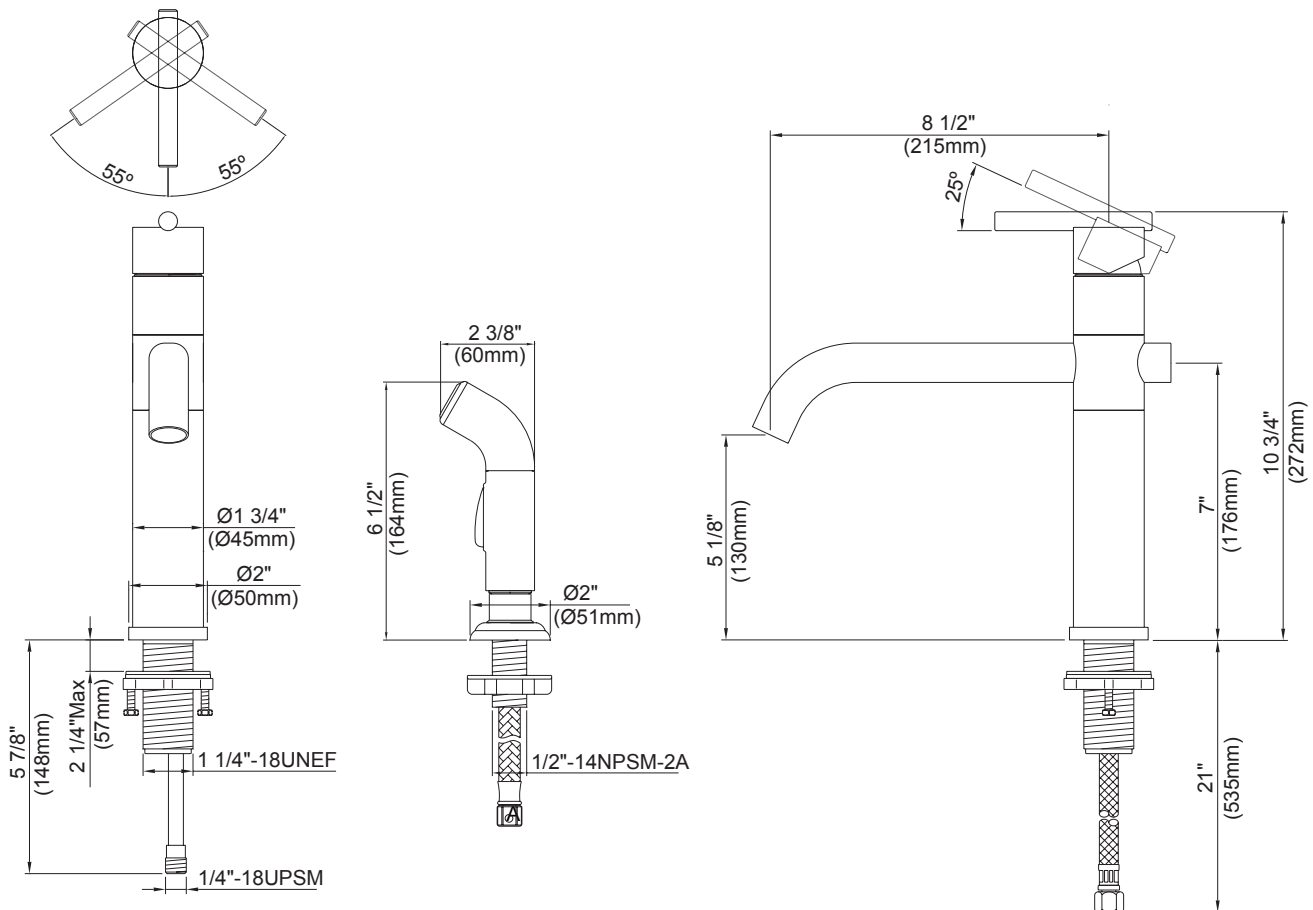

Warranty

Danze faucets are covered by a manufacturer's limited "lifetime" warranty for manufacturing defects.