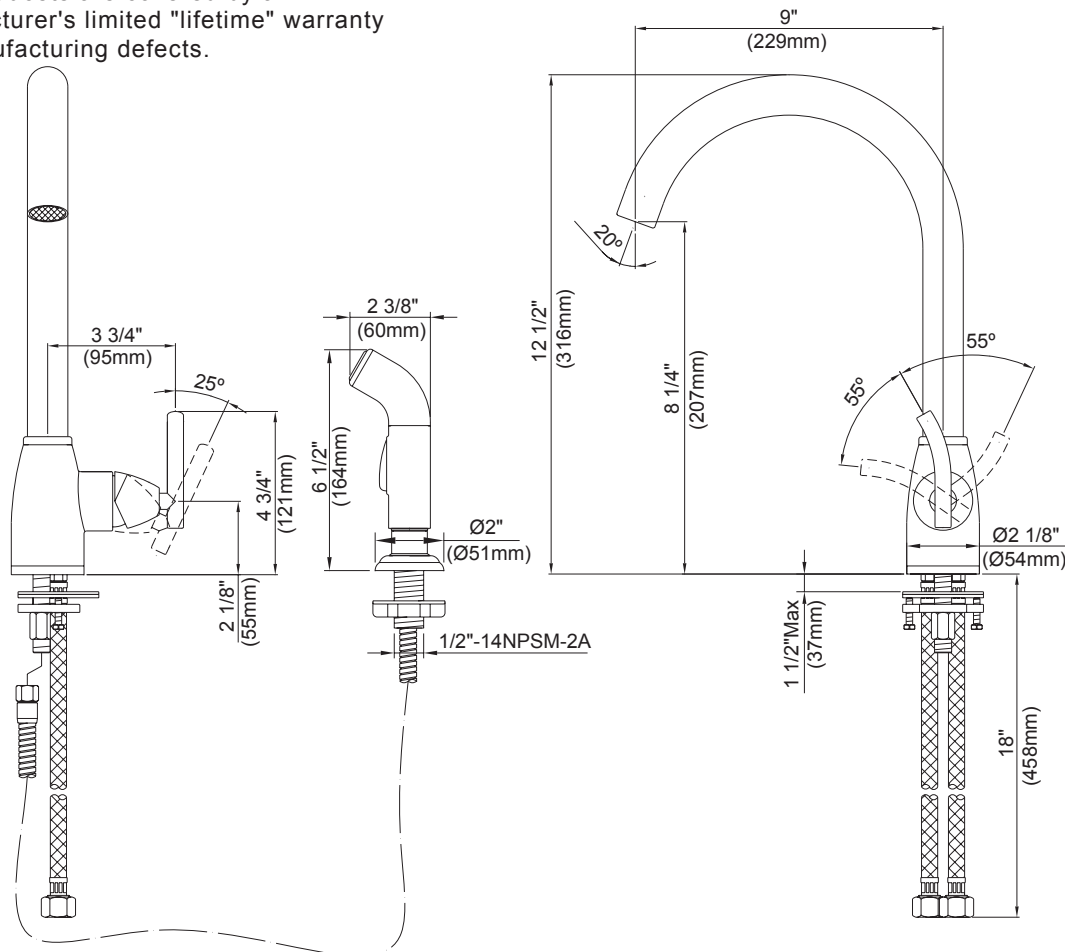

Warranty

Danze faucets are covered by a manufacturer's limited "lifetime" warranty for manufacturing defects.