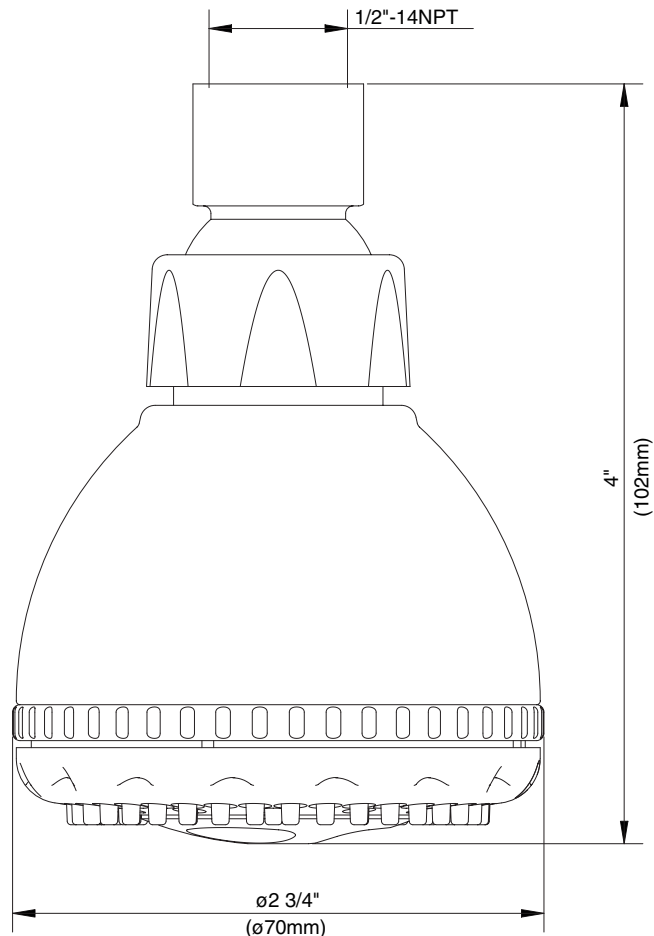

Specific Features: _____ Submitted Model No.: _____

SD411012/05-05.01