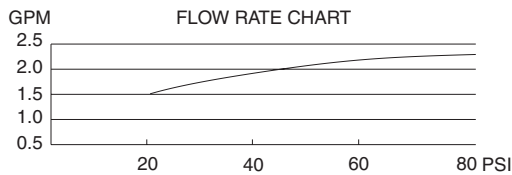

3" MULTI-FUNCTION SHOWERHEAD

Description

- 3" diameter showerhead with spray and massage settings

Flow & Valving

Flow Rate

- Conforms to Energy Policy Act of 1992 - maximum flow rate at 80psi of 2.5gpm.

Standards