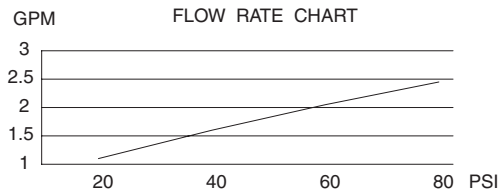

Specific Features: _____ Submitted Model No.: _____

SD414067/05-05.01