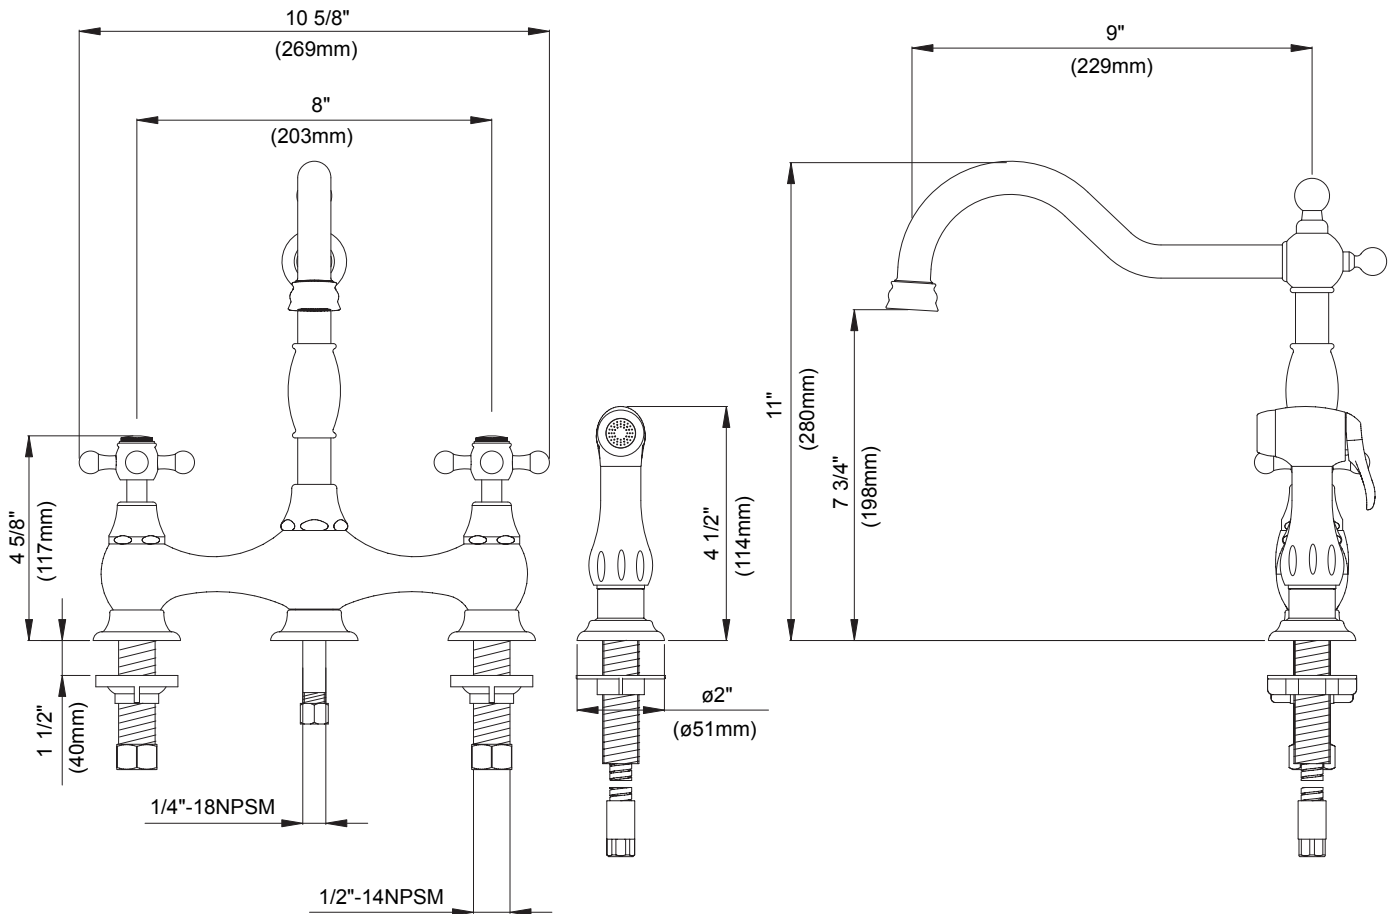

Specific Features: _____ Submitted Model No.: _____

SD414067/05-05.01