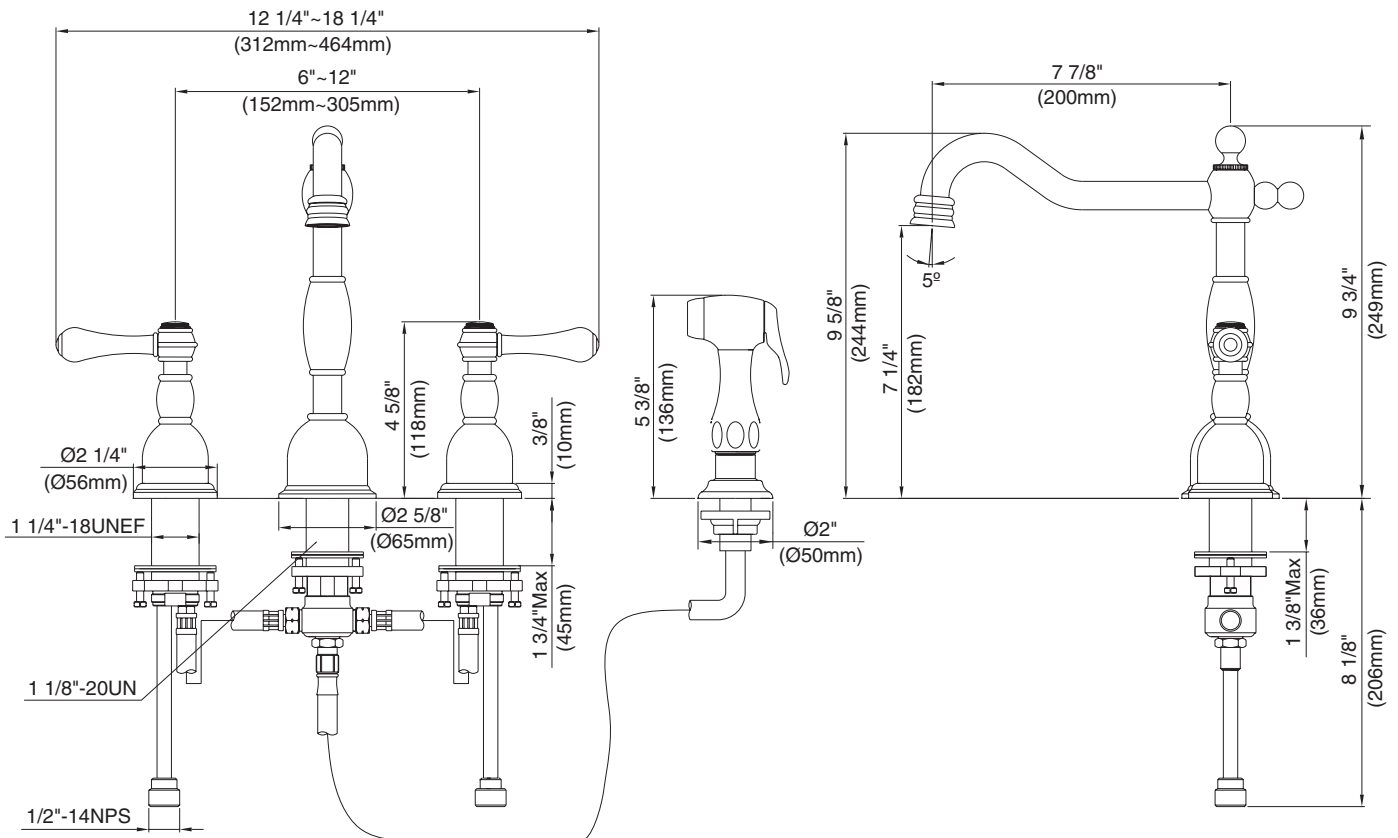

TWO HANDLE KITCHEN FAUCET WITH CONCEALED DECK

Description

- 2 handle with 9" hook spout
- Concealed deck mount
- Matching brass spray

Flow & Valving

- See Chart

Standards

- ASME A112.18.1
- CSA B125
- NSF 61-9
- Listed IAPMO/UPC
- Energy policy act of 1992
- ADA Accessibility Guidelines for Buildings and Facilities - 4.27.4 Controls and Mechanisms 

Specific Features: _____ Submitted Model No.: _____

SD414357/05-05.01