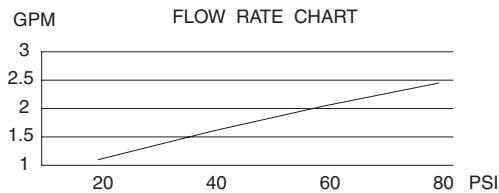

Specific Features: _____ Submitted Model No.: _____

SD414357/05-05.01