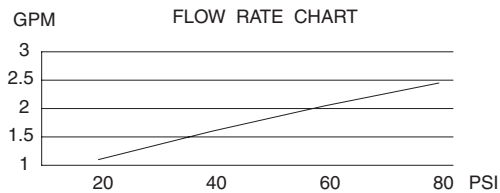

Specific Features: _____ Submitted Model No.: _____

SD414458/07-05.01