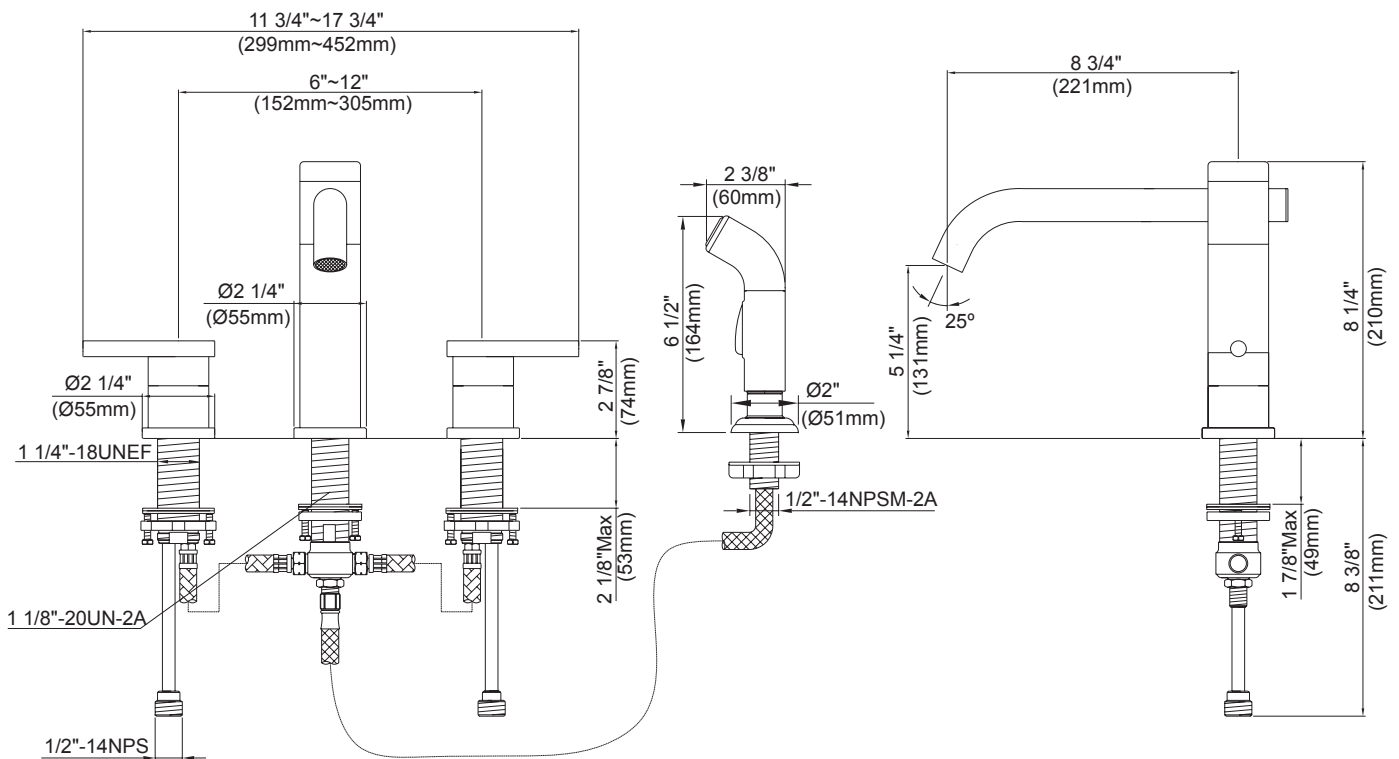

Specific Features: _____ Submitted Model No.: _____

SD414458/07-05.01