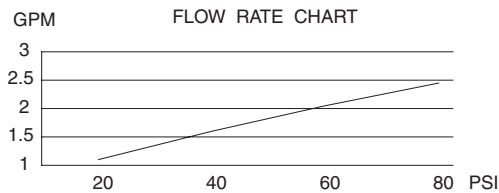

Specific Features: _____ Submitted Model No.: _____

SD414854/07-05.01