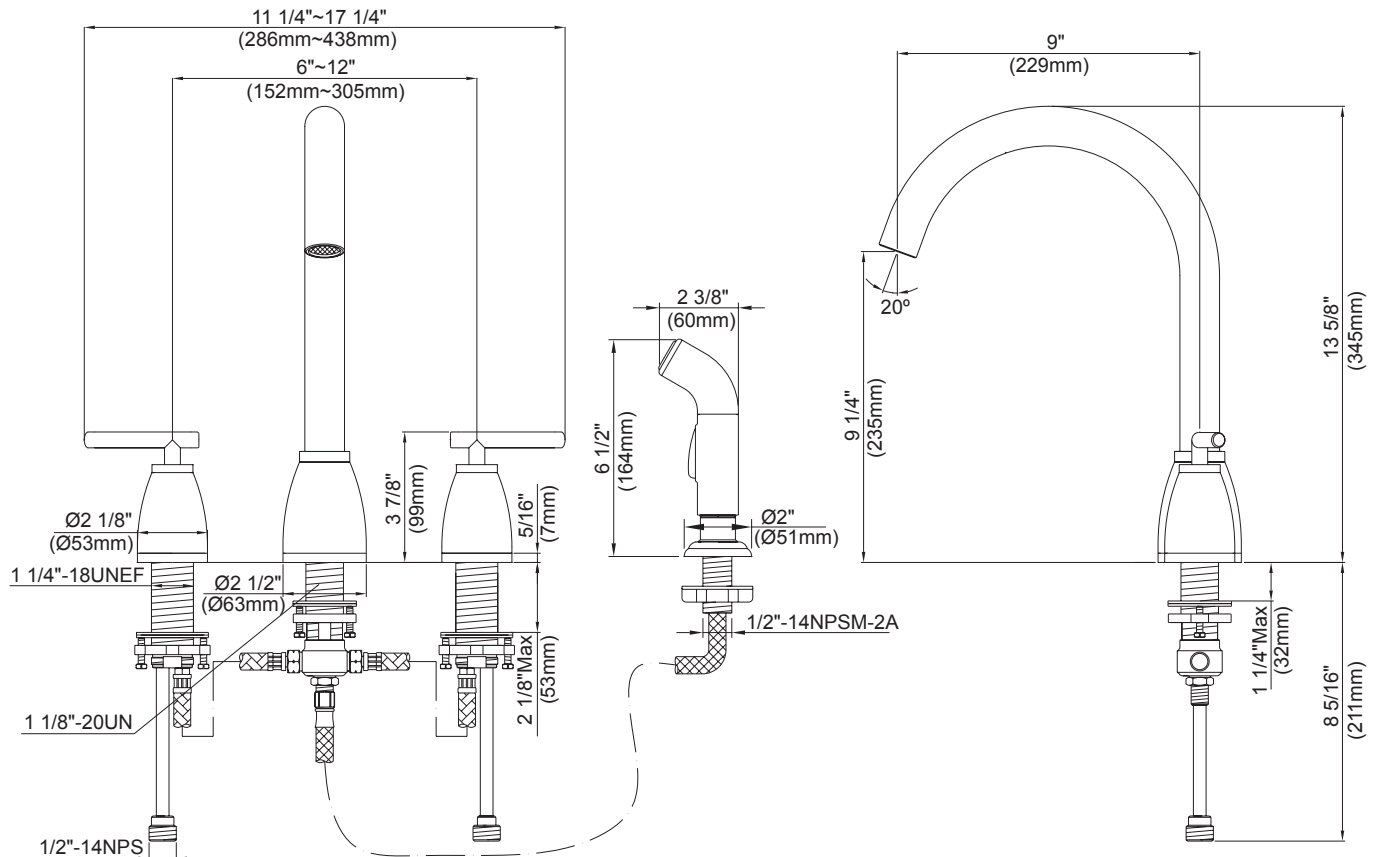

TWO HANDLE KITCHEN FAUCET WITH CONCEALED DECK

Description

- 2 handle with high-rise tubular spout
- Concealed deck mount
- Matching brass spray

Flow & Valving

- See Chart

Standards

- ASME A112.18.1
- CSA B125
- NSF 61-9
- Listed IAPMO/UPC
- Energy policy act of 1992
- ADA Accessibility Guidelines for Buildings and Facilities - 4.27.4 Controls and Mechanisms 

Specific Features: _____ Submitted Model No.: _____

SD414854/07-05.01