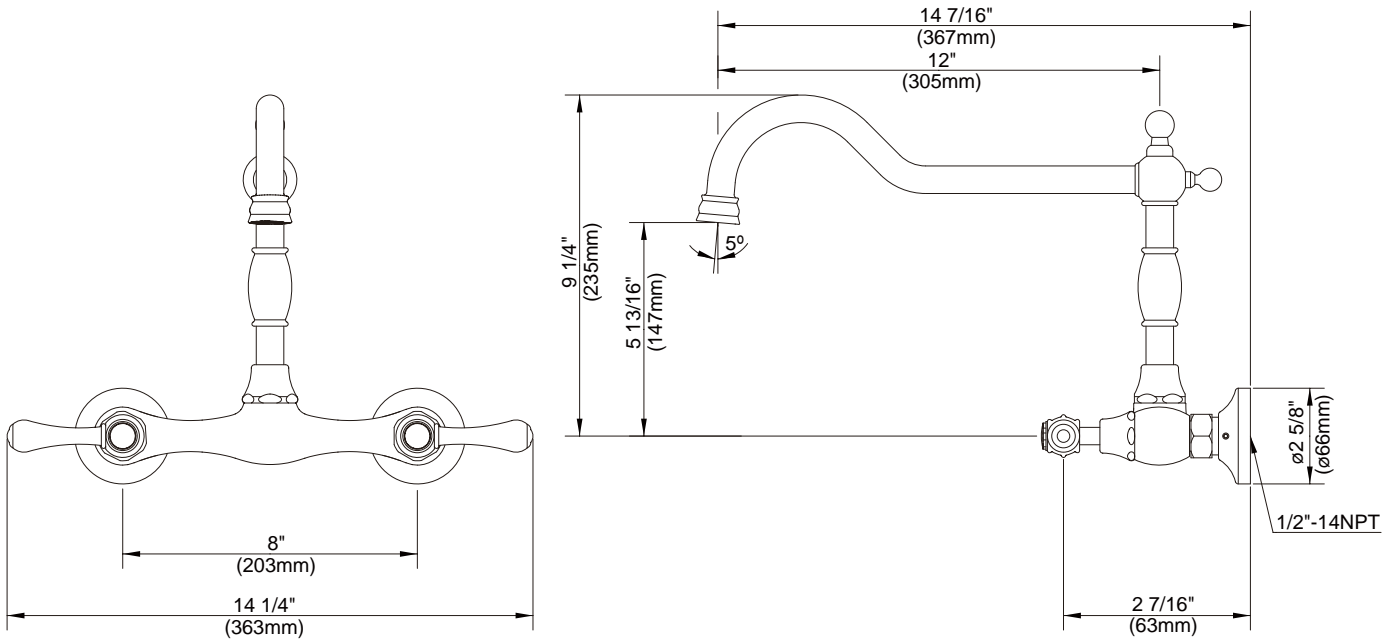

Specific Features: _____ Submitted Model No.: _____