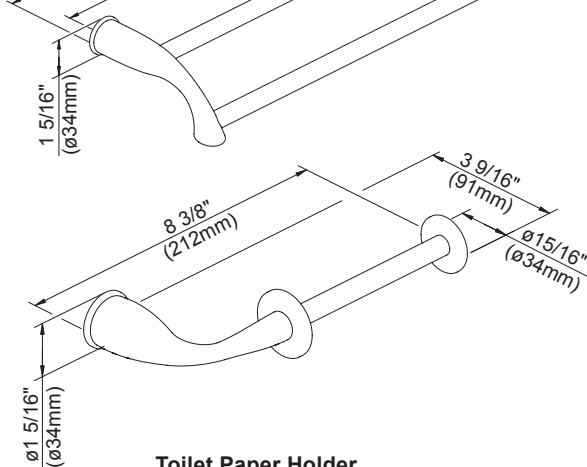

Available Finishes

- Chrome
- Brushed Nickel (BN)
- Polished Brass (PB)
- Chrome w/Polished Brass Accents (CPB)

D441412 - 18" Towel Bar
D441422 - 24" Towel Bar

D441612 - 24" Double Towel Bar

D441162 - Robe Hook

D441251 - Toilet Paper Holder

D441112 - Towel Ring

18", 24" - Towel Bar

24" - Double Towel Bar

Toilet Paper Holder

Robe Hook

Towel Ring

Specific Features: _____ Submitted Model No.: _____