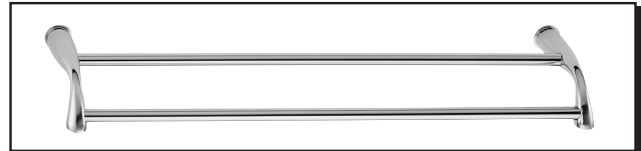

PLYMOUTH™ BATH ACCESSORY COLLECTION

Description

- Sleek modern design
- Matches PLYMOUTH™ collection
- Mounting hardware provided
- All brass construction

Warranty

Danze Bath Accessories are covered by a manufacturer's limited "lifetime" warranty on finish and manufacturing defects.

Available Finishes

- Chrome
- Brushed Nickel (BN)
- Polished Brass (PB)
- Chrome w/Polished Brass Accents (CPB)

D441412 - 18" Towel Bar
D441422 - 24" Towel Bar

D441612 - 24" Double Towel Bar

D441162 - Robe Hook

D441251 - Toilet Paper Holder

D441112 - Towel Ring

18", 24" - Towel Bar

24" - Double Towel Bar

Toilet Paper Holder

Robe Hook

Towel Ring

Specific Features: _____ Submitted Model No.: _____