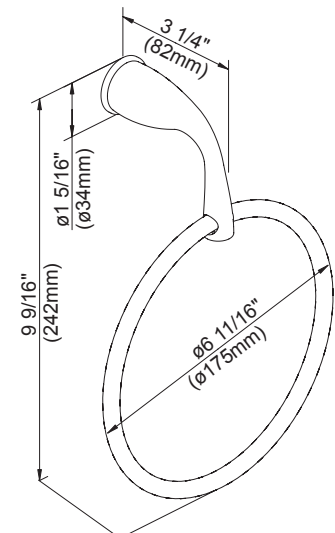

Available Finishes

- Chrome
- Brushed Nickel (BN)
- Polished Brass (PB)
- Chrome w/Polished Brass Accents (CPB)

D441412 - 18" Towel Bar
D441422 - 24" Towel Bar

D441612 - 24" Double Towel Bar

D441162 - Robe Hook

D441251 - Toilet Paper Holder

D441112 - Towel Ring

18", 24" - Towel Bar

24" - Double Towel Bar

Toilet Paper Holder

Robe Hook

Towel Ring

Specific Features: _____ Submitted Model No.: _____