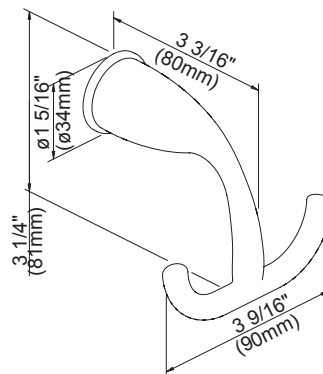

Available Finishes

- Chrome
- Brushed Nickel (BN)
- Polished Brass (PB)
- Chrome w/Polished Brass Accents (CPB)

D441412 - 18" Towel Bar
D441422 - 24" Towel Bar

D441612 - 24" Double Towel Bar

D441162 - Robe Hook

D441251 - Toilet Paper Holder

D441112 - Towel Ring

18", 24" - Towel Bar

24" - Double Towel Bar

Toilet Paper Holder

Robe Hook

Towel Ring

Specific Features: _____ Submitted Model No.: _____