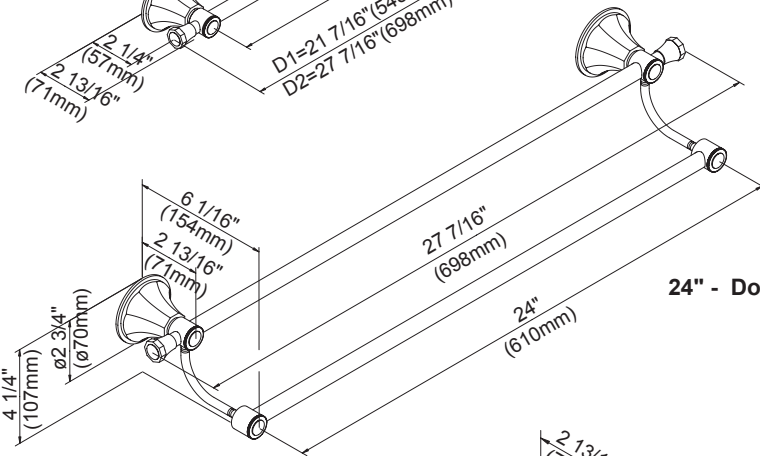

#### Available Finishes

- Chrome
- Brushed Nickel (BN)

D441411 - 18" Towel Bar  
D441421 - 24" Towel Bar

D441611 - 24" Double Towel Bar

D441171 - Robe Hook

D441231 - Toilet Paper Holder

D441131 - Towel Ring