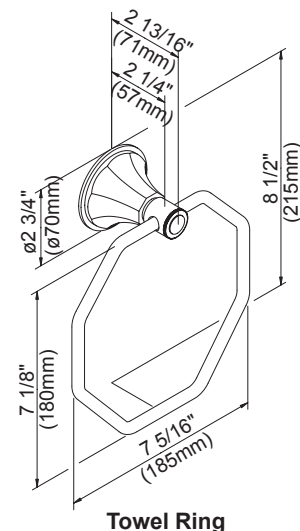

#### Description

- Beautifully rendered octagonal design
- Matches BRANDYWOOD™ collection
- Mounting hardware provided
- All brass construction

#### Available Finishes

- Chrome
- Brushed Nickel (BN)

D441411 - 18" Towel Bar  
D441421 - 24" Towel Bar

D441611 - 24" Double Towel Bar

D441171 - Robe Hook

D441231 - Toilet Paper Holder

D441131 - Towel Ring