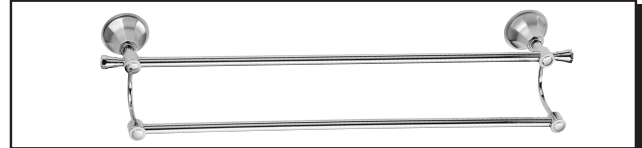

#### Description

- Beautifully rendered octagonal design
- Matches BRANDYWOOD™ collection
- Mounting hardware provided
- All brass construction

#### Warranty

Danze Bath Accessories are covered by a manufacturer's limited "lifetime" warranty on finish and manufacturing defects.

#### Available Finishes

- Chrome
- Brushed Nickel (BN)

D441411 - 18" Towel Bar  
D441421 - 24" Towel Bar

D441611 - 24" Double Towel Bar

D441171 - Robe Hook

D441231 - Toilet Paper Holder

D441131 - Towel Ring