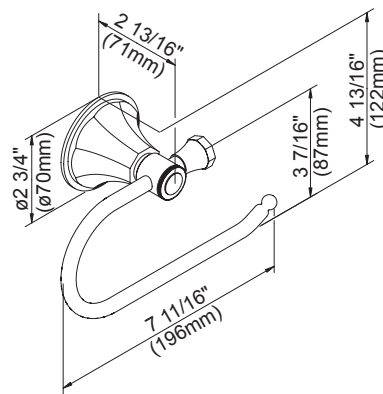

#### Description

- Beautifully rendered octagonal design
- Matches BRANDYWOOD™ collection
- Mounting hardware provided
- All brass construction

#### Available Finishes

- Chrome
- Brushed Nickel (BN)

D441411 - 18" Towel Bar  
D441421 - 24" Towel Bar

D441611 - 24" Double Towel Bar

D441171 - Robe Hook

D441231 - Toilet Paper Holder

D441131 - Towel Ring