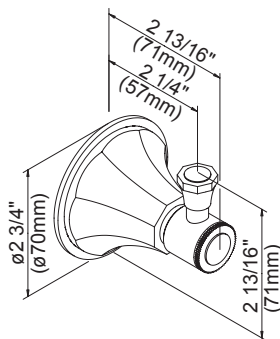

#### Description

- Beautifully rendered octagonal design
- Matches BRANDYWOOD™ collection
- Mounting hardware provided
- All brass construction

#### Available Finishes

- Chrome
- Brushed Nickel (BN)

D441411 - 18" Towel Bar  
D441421 - 24" Towel Bar

D441611 - 24" Double Towel Bar

D441171 - Robe Hook

D441231 - Toilet Paper Holder

D441131 - Towel Ring