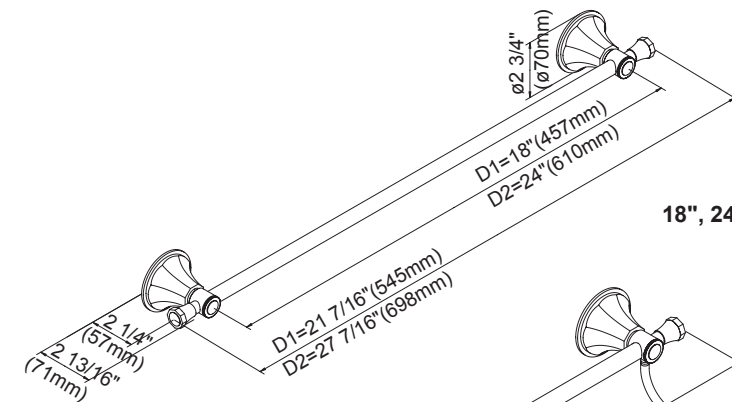

#### Description

- Beautifully rendered octagonal design
- Matches BRANDYWOOD™ collection
- Mounting hardware provided
- All brass construction

#### Available Finishes

- Chrome
- Brushed Nickel (BN)

D441411 - 18" Towel Bar  
D441421 - 24" Towel Bar

D441611 - 24" Double Towel Bar

D441171 - Robe Hook

D441231 - Toilet Paper Holder

D441131 - Towel Ring