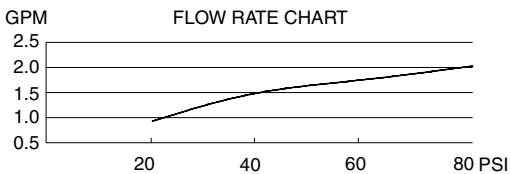

8" DELUXE BRASS SHOWERHEAD WITH 9" ADJUSTABLE ARM

Description

- Extension arm included for variable height and angle adjustment
- Multi directional metal ball joint
- 75 brass jets with flexible rubber tips for easy cleaning
- All brass construction

Flow & Valving

D451159

Available Colors & Finish

- Chrome
- Polished Brass (PBV)
- Brushed Nickel (BN)

Flow Rate

- Conforms to Energy Policy Act of 1992 - maximum flow rate at 80psi of 2.5gpm.

Standards

- Listed IAPMO/UPC
- CSA B125
- Energy policy act of 1992