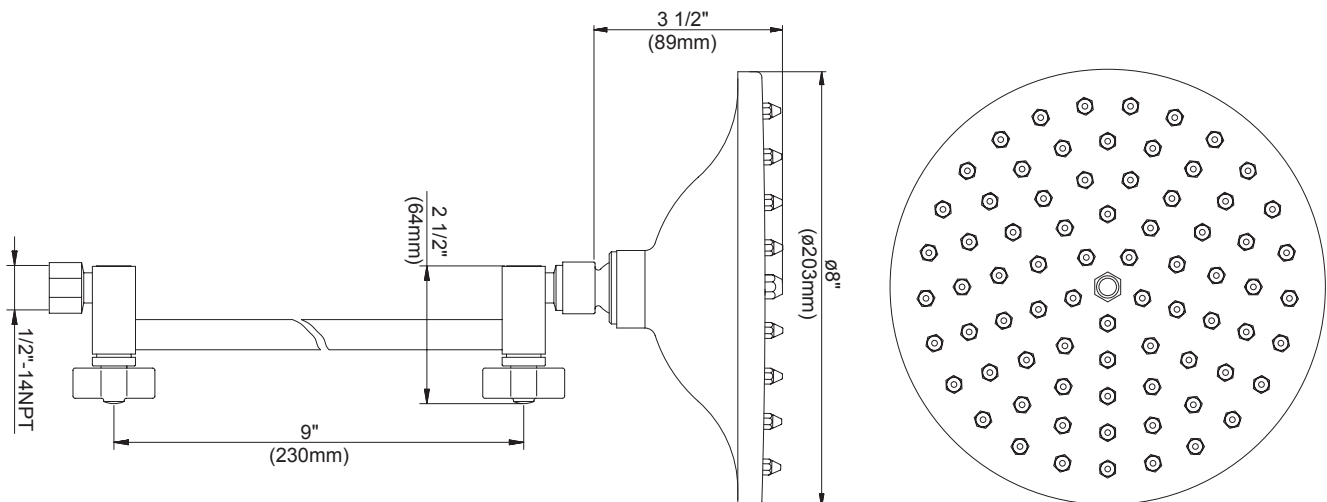

Specific Features: _____ Submitted Model No.: _____